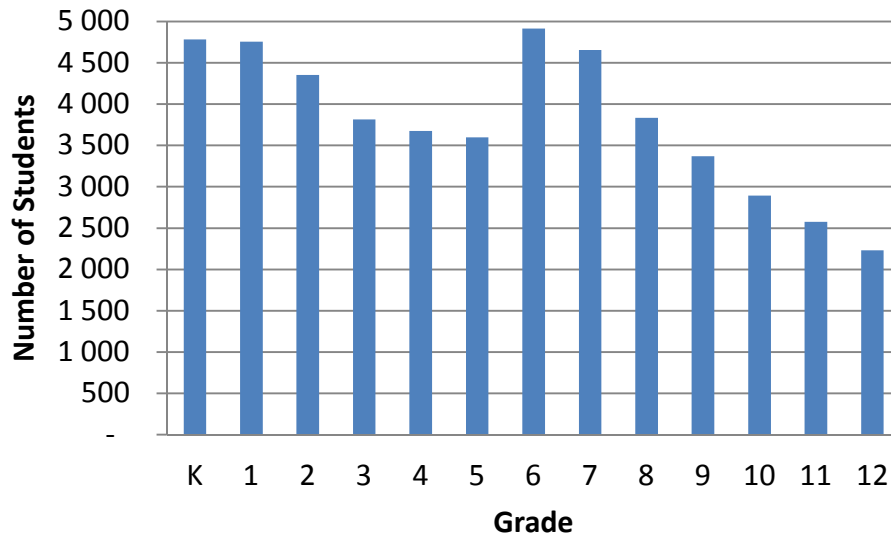

Figure 1. FI Student Gain or Attrition by Grade in BC Public Schools (2012/13--2013/14)

Note: Actual FI enrolment numbers may be higher than reported due to possible missing data.

Figure 2. FI Enrolment by Grade in BC Public Schools (2013/14)

Note: Actual FI enrolment numbers may be higher than reported due to possible missing data.

Figure 3. FI Student Gain or Attrition by Grade in BC Public Schools (2003/04--2013/14)

Note: Actual FI enrolment numbers may be higher than reported due to possible missing data.