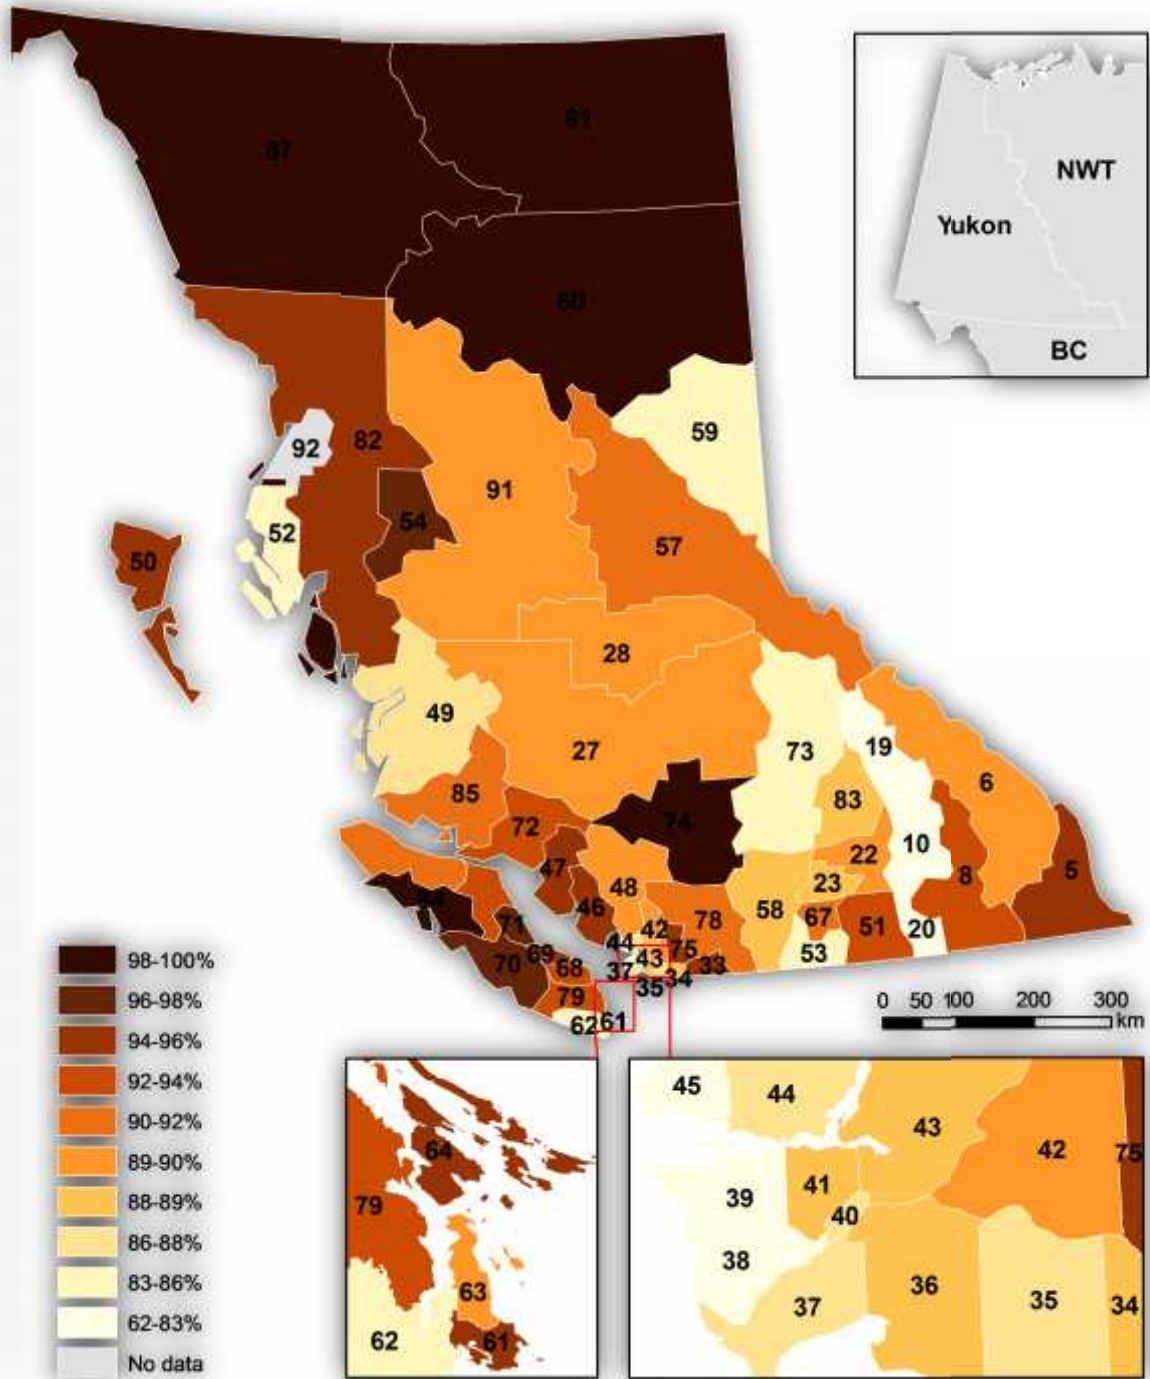

Figure 1. Grade 7 to 12 Core French Attrition Rate for the Past Cohort (Ending in 2013/14). Labels indicate SD numbers. See Appendix C for SD names.

Source: BC Ministry of Education. Projection: NAD 1983 BC Environment Albers.

Figure 2. Average Grade 7-12 CF Attrition Rate of 5 Cohorts (Ending 2009/10 -- 2013/14). Labels indicate SD numbers. See Appendix C for SD names.

Source: BC Ministry of Education. Projection: NAD 1983 BC Environment Albers.