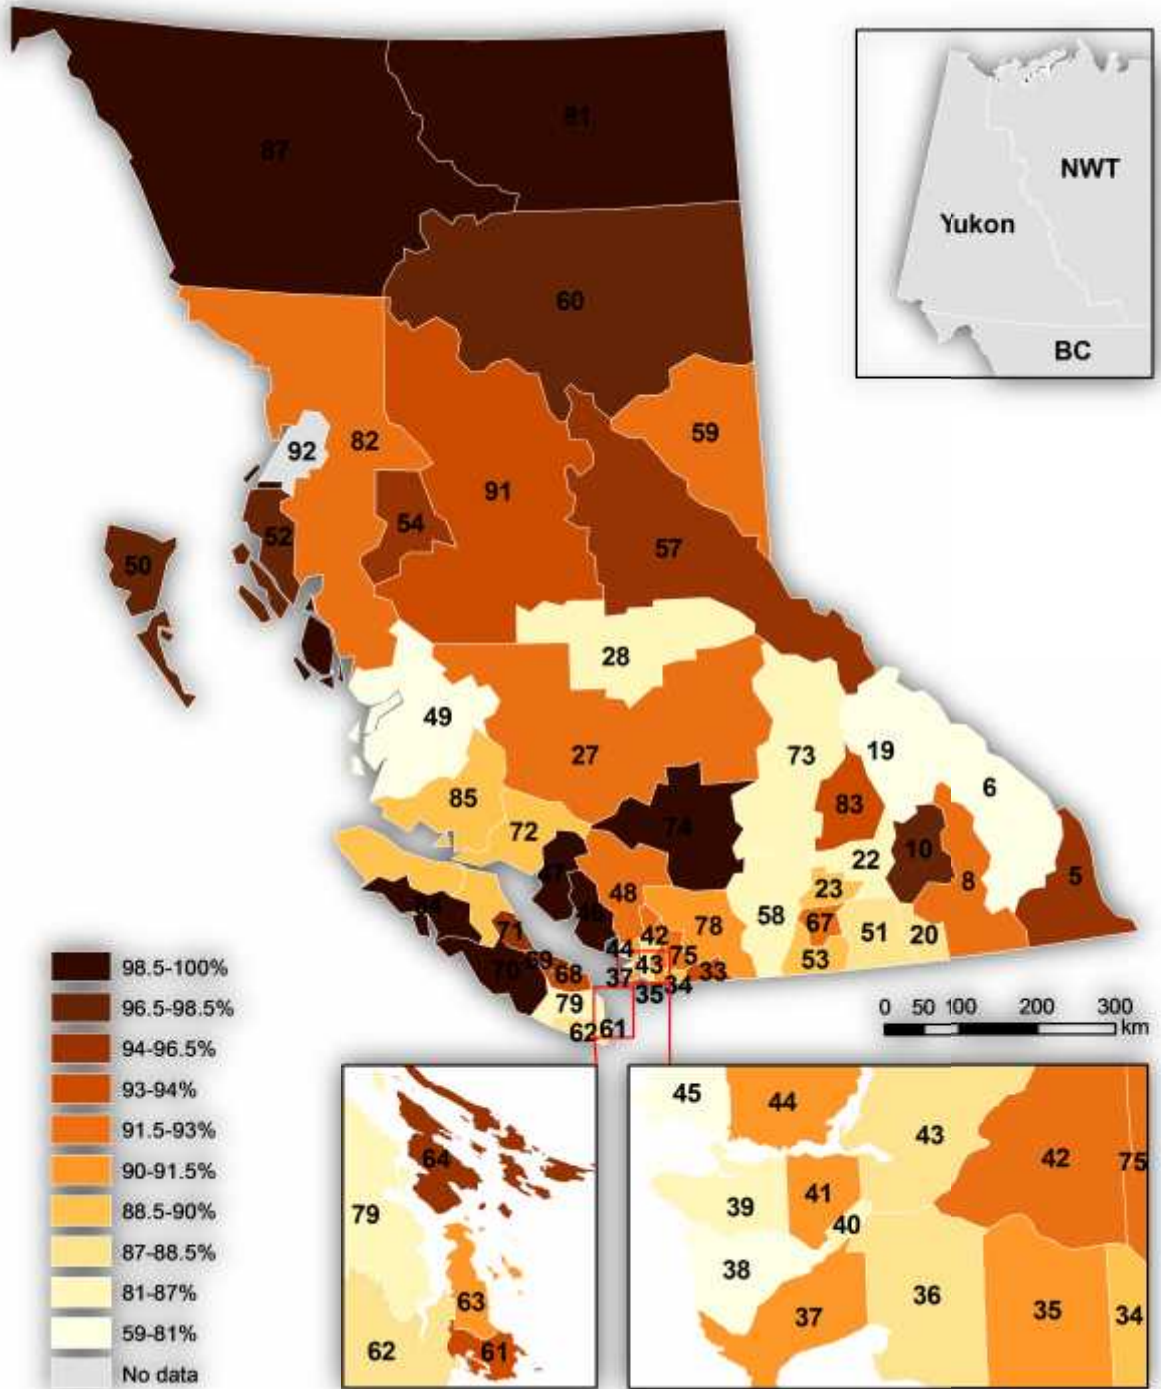

Figure 1. Grade 7 to 12 Core French Attrition Rate for the Past Cohort (Ending in 2013/14). Labels indicate SD numbers. See Appendix C for SD names.

Source: BC Ministry of Education. Projection: NAD 1983 BC Environment Albers.

Figure 2. Average Grade 7-12 CF Attrition Rate of 5 Cohorts (Ending 2009/10 -- 2013/14). Labels indicate SD numbers. See Appendix C for SD names.

Source: BC Ministry of Education. Projection: NAD 1983 BC Environment Albers.

SD #	SD Name
54	Bulkley Valley
57	Prince George
58	Nicola-Similkameen
59	Peace River South
60	Peace River North
61	Greater Victoria
62	Sooke
63	Saanich
64	Gulf Islands
67	Okanagan Skaha
68	Nanaimo-Ladysmith
69	Qualicum
70	Alberni
71	Comox Valley
72	Campbell River
73	Kamloops/Thompson
74	Gold Trail
75	Mission
78	Fraser-Cascade
79	Cowichan Valley
81	Fort Nelson
82	Coast Mountains
83	North Okanagan-Shuswap
84	Vancouver Island West
85	Vancouver Island North
87	Stikine
91	Nechako Lake
92	Nisga'a
93	Conseil scolaire francophone