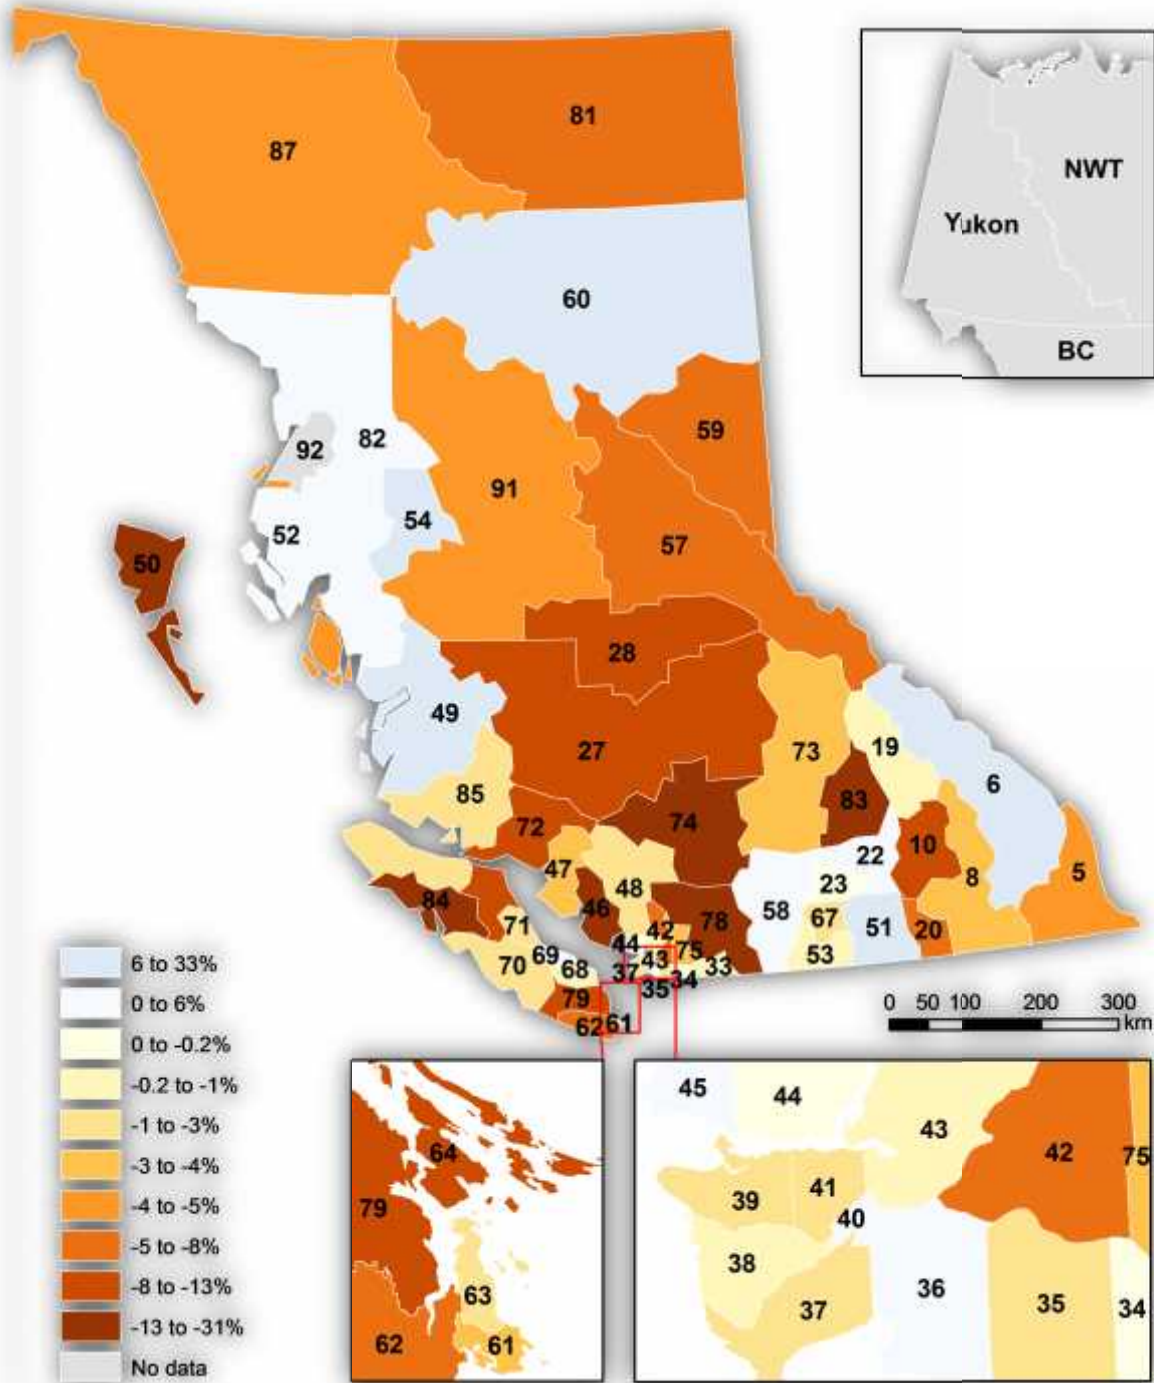

Figure 1. CF Enrolment (2013/14). Labels indicate SD numbers. See Appendix C for SD names.

Source: BC Ministry of Education. Projection: NAD 1983 BC Environment Albers.

Note: Circles are simply placed at the centre of each SD and do not denote the largest city in each SD.

Figure 2. Percentage Change in CF Enrolment (2012/13--2013/14, 2 Years). Labels indicate SD numbers. See Appendix C for SD names.

Source: BC Ministry of Education. Projection: NAD 1983 BC Environment Albers.