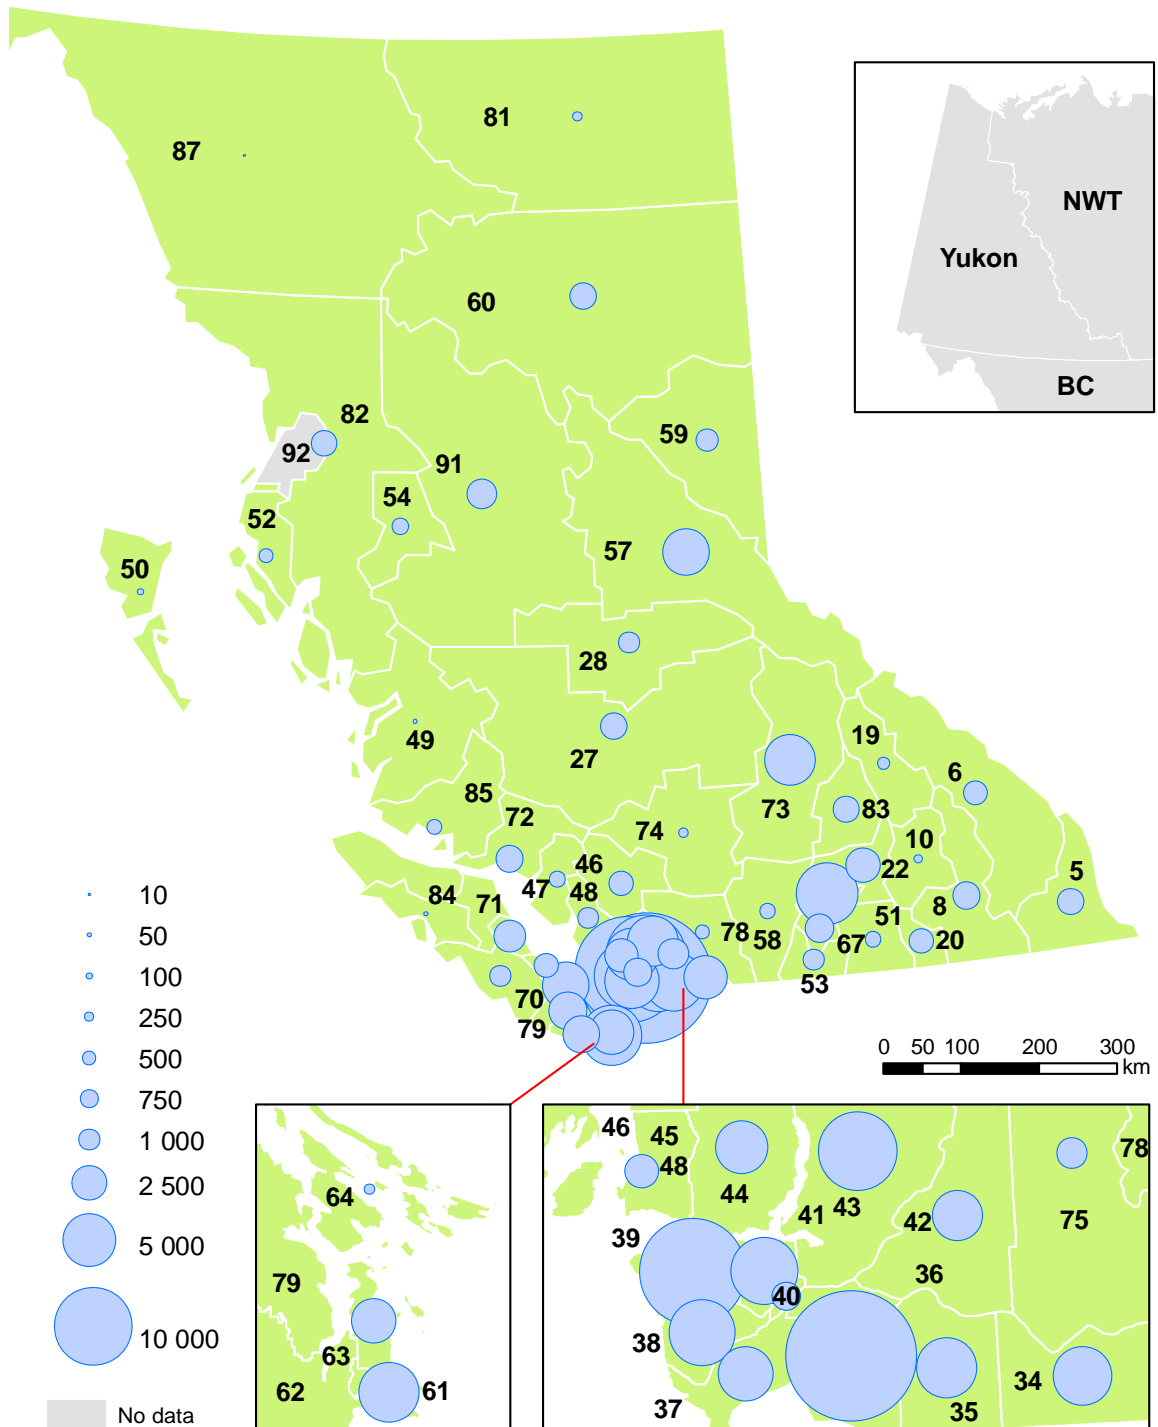

Figure 1. CF Enrolment (2013/14). Labels indicate SD numbers. See Appendix C for SD names.

Source: BC Ministry of Education. Projection: NAD 1983 BC Environment Albers.

Note: Circles are simply placed at the centre of each SD and do not denote the largest city in each SD.

Figure 2. Percentage Change in CF Enrolment (2012/13--2013/14, 2 Years). Labels indicate SD numbers. See Appendix C for SD names.

Source: BC Ministry of Education. Projection: NAD 1983 BC Environment Albers.

Appendix C. School Districts by Number

SD #	SD Name
5	Southeast Kootenay
6	Rocky Mountain
8	Kootenay Lake
10	Arrow Lakes
19	Revelstoke
20	Kootenay-Columbia
22	Vernon
23	Central Okanagan
27	Cariboo-Chilcotin
28	Quesnel
33	Chilliwack
34	Abbotsford
35	Langley
36	Surrey
37	Delta
38	Richmond
39	Vancouver
40	New Westminster
41	Burnaby
42	Maple Ridge-Pitt Meadows
43	Coquitlam
44	North Vancouver
45	West Vancouver
46	Sunshine Coast
47	Powell River
48	Sea to Sky
49	Central Coast
50	Haida Gwaii
51	Boundary
52	Prince Rupert
53	Okanagan Similkameen

SD #	SD Name
54	Bulkley Valley
57	Prince George
58	Nicola-Similkameen
59	Peace River South
60	Peace River North
61	Greater Victoria
62	Sooke
63	Saanich
64	Gulf Islands
67	Okanagan Skaha
68	Nanaimo-Ladysmith
69	Qualicum
70	Alberni
71	Comox Valley
72	Campbell River
73	Kamloops/Thompson
74	Gold Trail
75	Mission
78	Fraser-Cascade
79	Cowichan Valley
81	Fort Nelson
82	Coast Mountains
83	North Okanagan-Shuswap
84	Vancouver Island West
85	Vancouver Island North
87	Stikine
91	Nechako Lake
92	Nisga'a
93	Conseil scolaire francophone