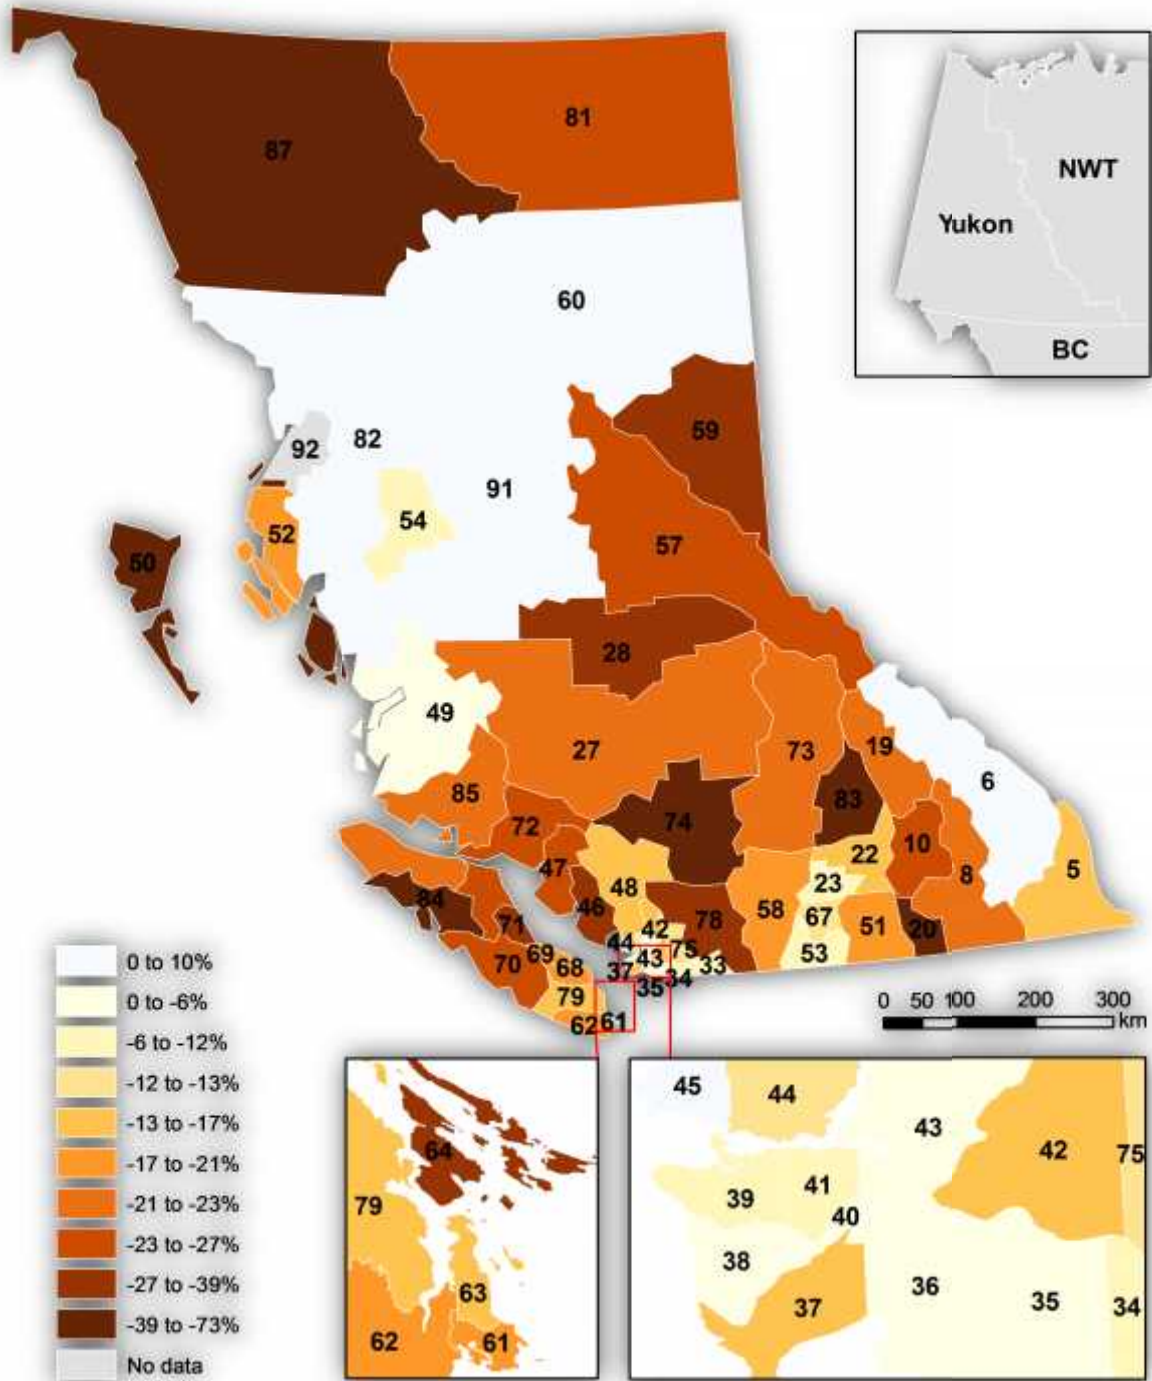

Figure 3. Percentage Change in CF Enrolment (2008/09--2013/14, 6 Years). Labels indicate SD numbers. See Appendix C for SD names.

Source: BC Ministry of Education. Projection: NAD 1983 BC Environment Albers.