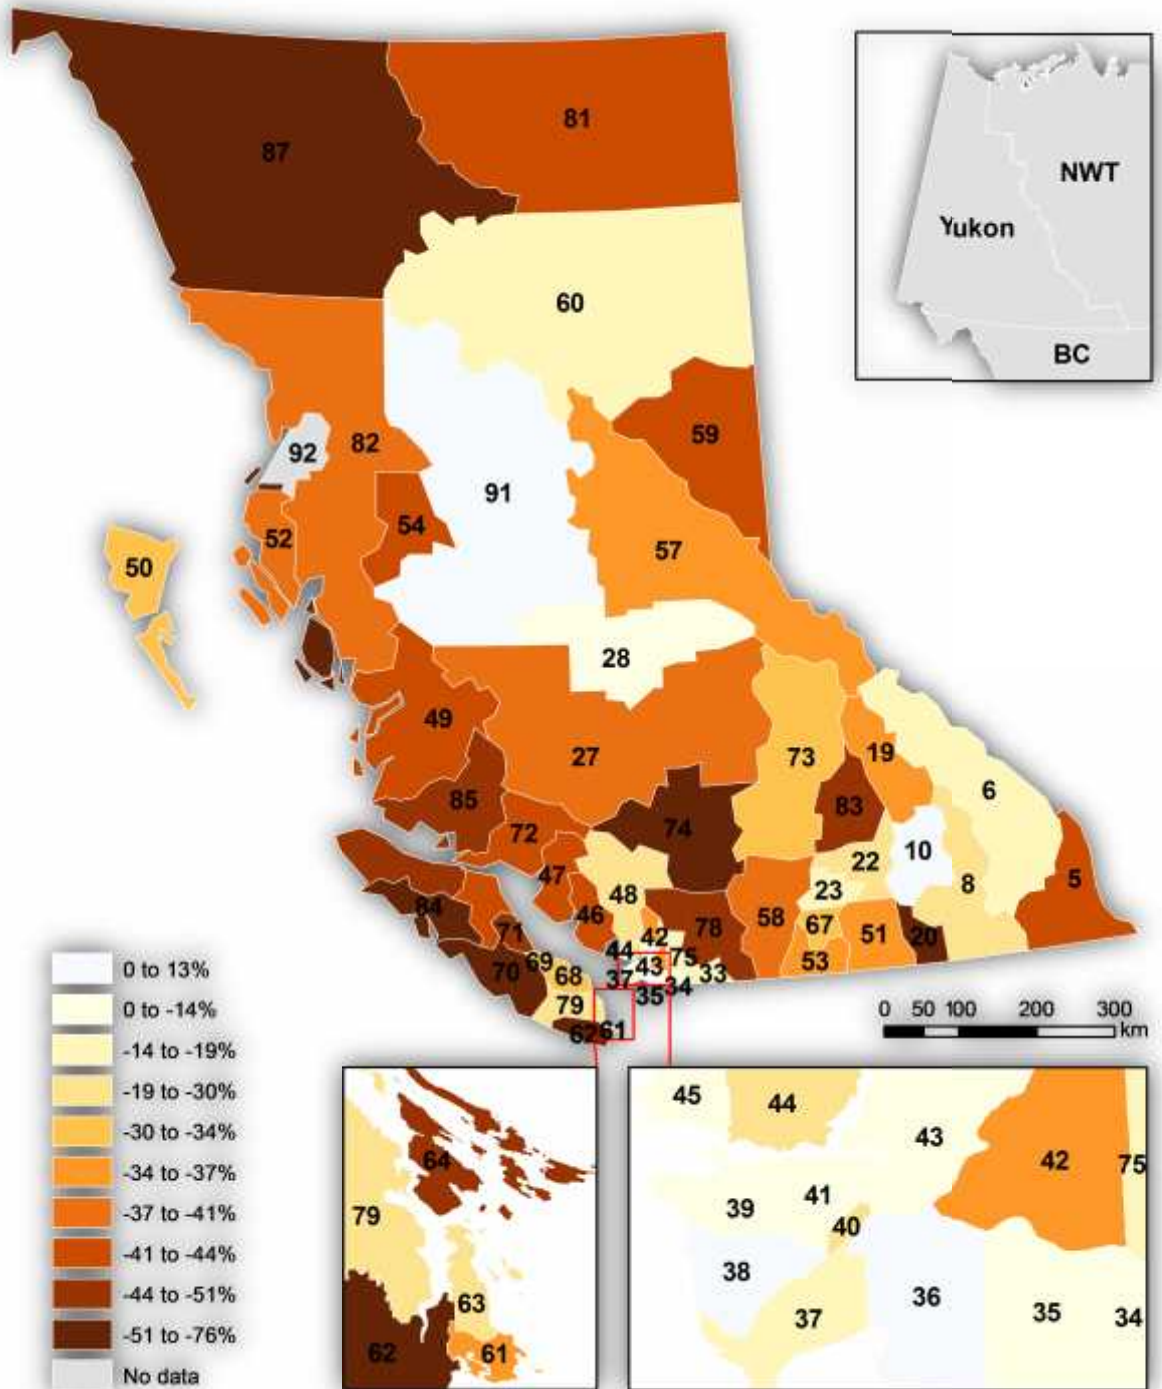

Figure 4. Percentage Change in CF Enrolment (2003/04--2013/14, 11 Years). Labels indicate SD numbers. See Appendix C for SD names.

Source: BC Ministry of Education. Projection: NAD 1983 BC Environment Albers.

Appendix C. School Districts by Number

SD #	SD Name
5	Southeast Kootenay
6	Rocky Mountain
8	Kootenay Lake
10	Arrow Lakes
19	Revelstoke
20	Kootenay-Columbia
22	Vernon
23	Central Okanagan
27	Cariboo-Chilcotin
28	Quesnel
33	Chilliwack
34	Abbotsford
35	Langley
36	Surrey
37	Delta
38	Richmond
39	Vancouver
40	New Westminster
41	Burnaby
42	Maple Ridge-Pitt Meadows
43	Coquitlam
44	North Vancouver
45	West Vancouver
46	Sunshine Coast
47	Powell River
48	Sea to Sky
49	Central Coast
50	Haida Gwaii
51	Boundary
52	Prince Rupert
53	Okanagan Similkameen

SD #	SD Name
54	Bulkley Valley
57	Prince George
58	Nicola-Similkameen
59	Peace River South
60	Peace River North
61	Greater Victoria
62	Sooke
63	Saanich
64	Gulf Islands
67	Okanagan Skaha
68	Nanaimo-Ladysmith
69	Qualicum
70	Alberni
71	Comox Valley
72	Campbell River
73	Kamloops/Thompson
74	Gold Trail
75	Mission
78	Fraser-Cascade
79	Cowichan Valley
81	Fort Nelson
82	Coast Mountains
83	North Okanagan-Shuswap
84	Vancouver Island West
85	Vancouver Island North
87	Stikine
91	Nechako Lake
92	Nisga'a
93	Conseil scolaire francophone