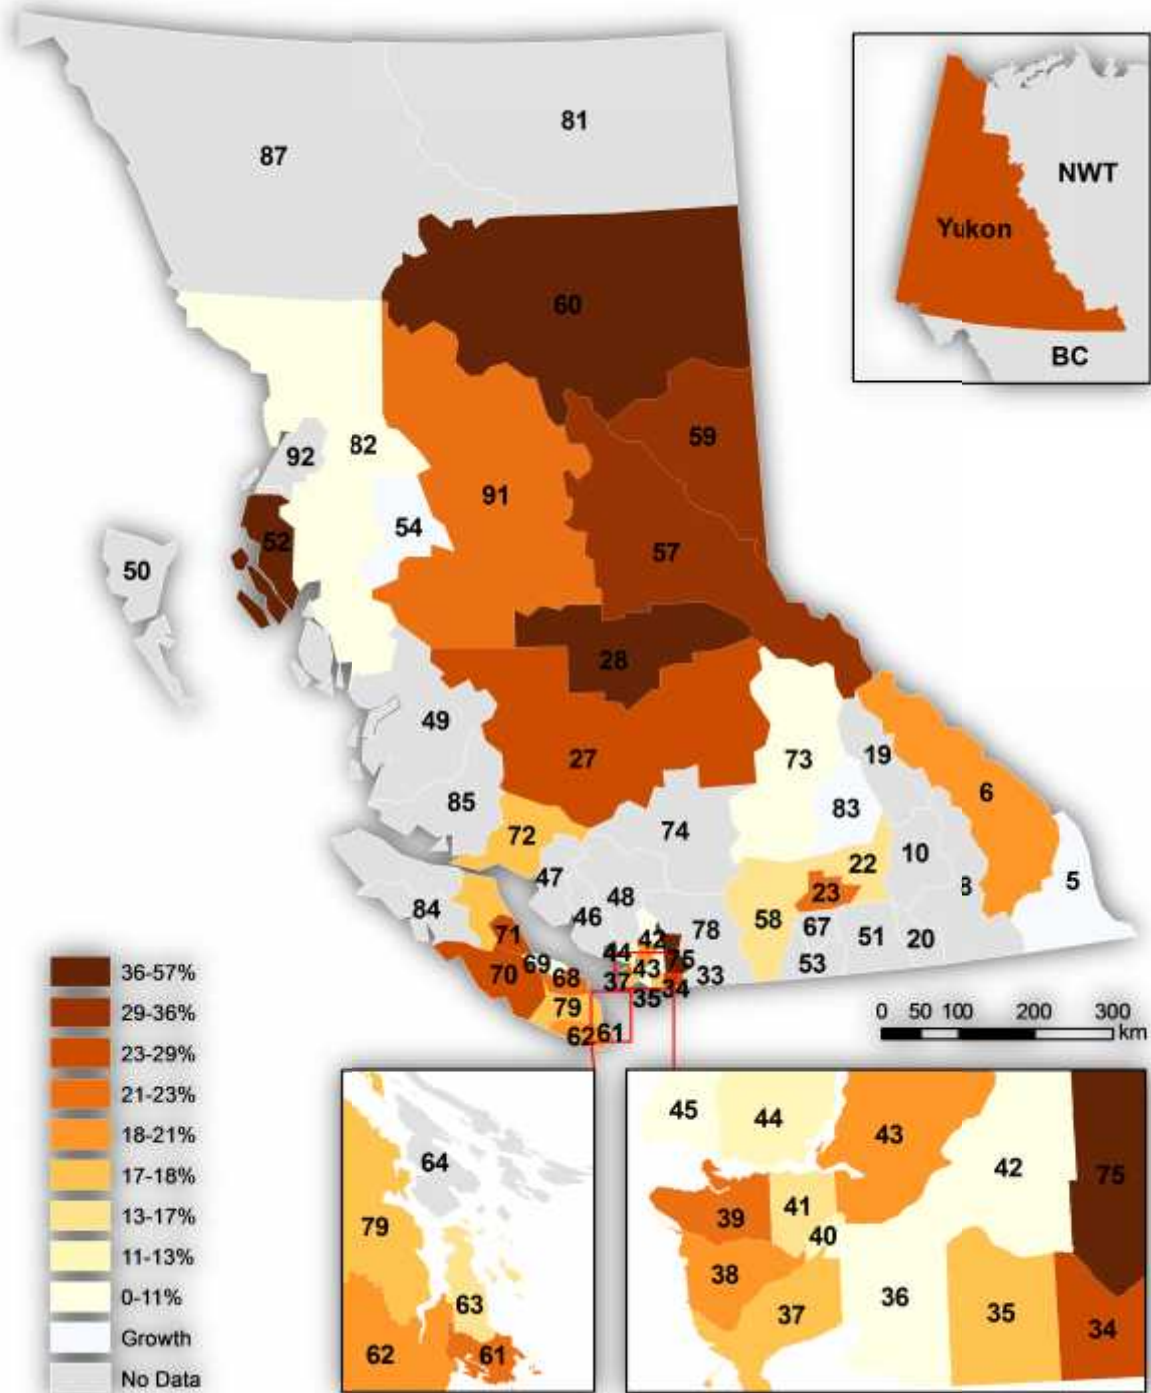

Figure 1. Grades 1 to 5 FI Attrition Rate of Past Cohort (Ending in 2013/14). Labels indicate SD numbers. See Appendix C for SD names.

Sources: BC Ministry of Edu., Yukon Dept. of Edu. Projection: NAD 1983 BC Environment Albers.
 Note: Actual FI enrolment numbers may be higher than reported due to possible missing data.

Figure 2. Average Grades 1 to 5 FI Attrition Rate of Past 5 Cohorts (Ending in 2009/10-2013/14). Labels indicate SD numbers. See Appendix C for SD names.

Sources: BC Ministry of Edu., Yukon Dept. of Edu. Projection: NAD 1983 BC Environment Albers.
 Note: Actual FI enrolment numbers may be higher than reported due to possible missing data.
 Note: Some SDs are missing data for one cohort, so some averages are based on only four cohorts.

SD #	SD Name
54	Bulkley Valley
57	Prince George
58	Nicola-Similkameen
59	Peace River South
60	Peace River North
61	Greater Victoria
62	Sooke
63	Saanich
64	Gulf Islands
67	Okanagan Skaha
68	Nanaimo-Ladysmith
69	Qualicum
70	Alberni
71	Comox Valley
72	Campbell River
73	Kamloops/Thompson
74	Gold Trail
75	Mission
78	Fraser-Cascade
79	Cowichan Valley
81	Fort Nelson
82	Coast Mountains
83	North Okanagan-Shuswap
84	Vancouver Island West
85	Vancouver Island North
87	Stikine
91	Nechako Lake
92	Nisga'a
93	Conseil scolaire francophone