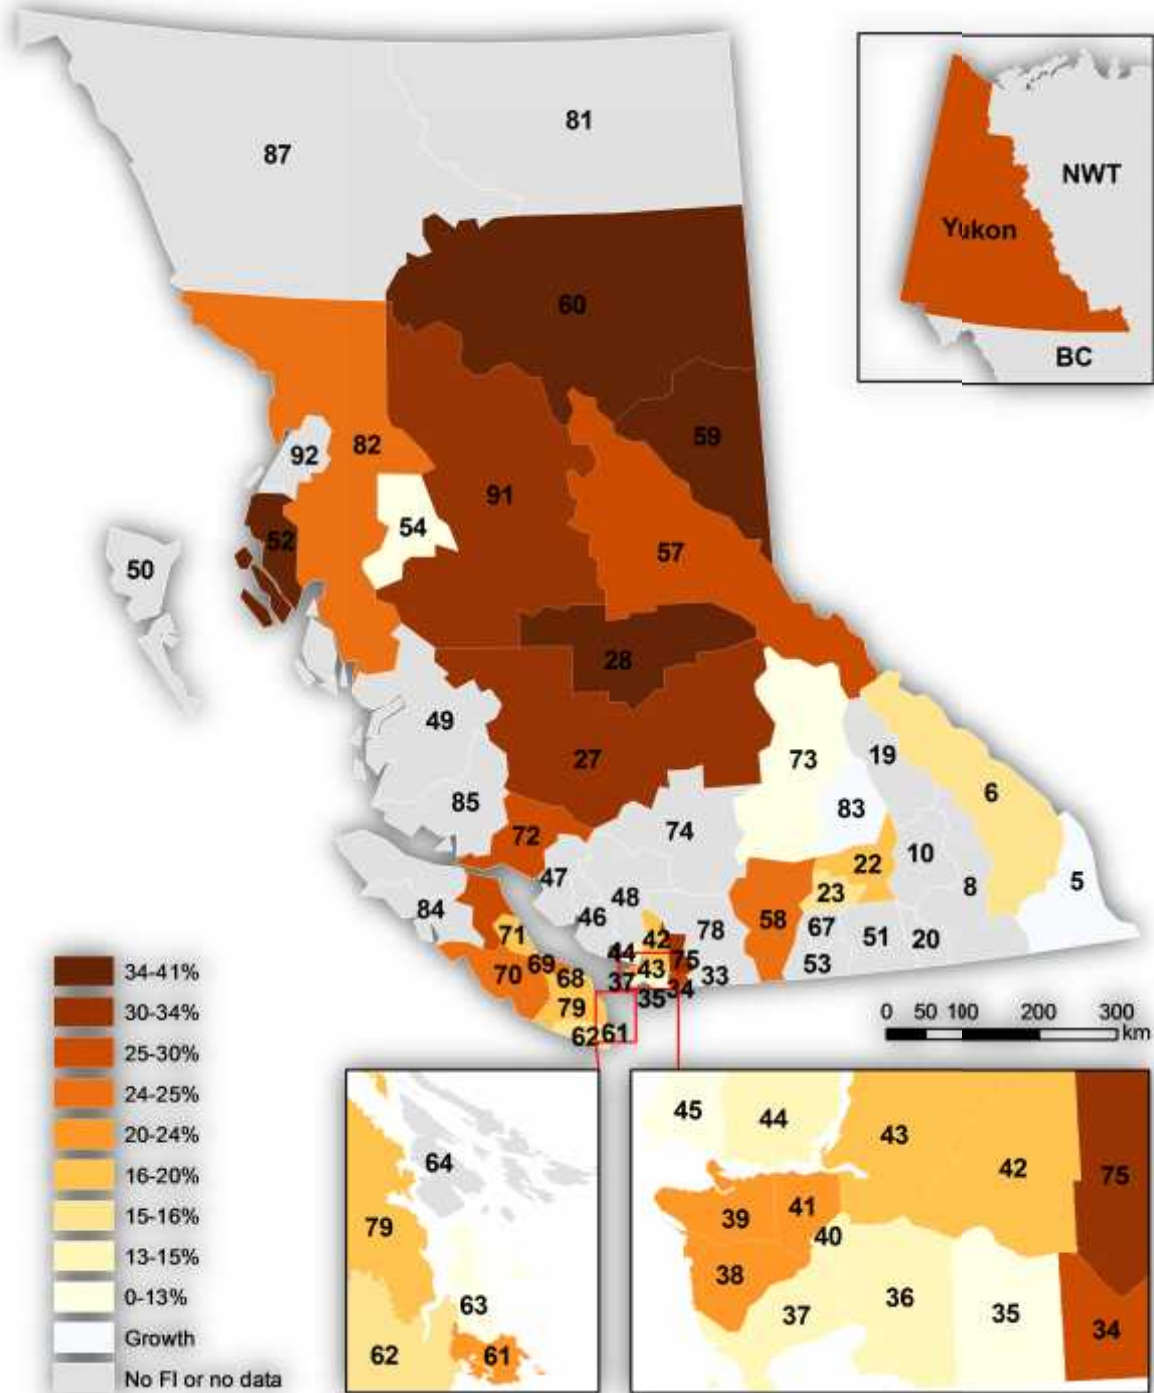

Figure 1. Grades 1 to 5 FI Attrition Rate of Past Cohort (Ending in 2013/14). Labels indicate SD numbers. See Appendix C for SD names.

Sources: BC Ministry of Edu., Yukon Dept. of Edu. Projection: NAD 1983 BC Environment Albers.
 Note: Actual FI enrolment numbers may be higher than reported due to possible missing data.

Figure 2. Average Grades 1 to 5 FI Attrition Rate of Past 5 Cohorts (Ending in 2009/10-2013/14). Labels indicate SD numbers. See Appendix C for SD names.

Sources: BC Ministry of Edu., Yukon Dept. of Edu. Projection: NAD 1983 BC Environment Albers.
 Note: Actual FI enrolment numbers may be higher than reported due to possible missing data.
 Note: Some SDs are missing data for one cohort, so some averages are based on only four cohorts.

SD #	SD Name
54	Bulkley Valley
57	Prince George
58	Nicola-Similkameen
59	Peace River South
60	Peace River North
61	Greater Victoria
62	Sooke
63	Saanich
64	Gulf Islands
67	Okanagan Skaha
68	Nanaimo-Ladysmith
69	Qualicum
70	Alberni
71	Comox Valley
72	Campbell River
73	Kamloops/Thompson
74	Gold Trail
75	Mission
78	Fraser-Cascade
79	Cowichan Valley
81	Fort Nelson
82	Coast Mountains
83	North Okanagan-Shuswap
84	Vancouver Island West
85	Vancouver Island North
87	Stikine
91	Nechako Lake
92	Nisga'a
93	Conseil scolaire francophone