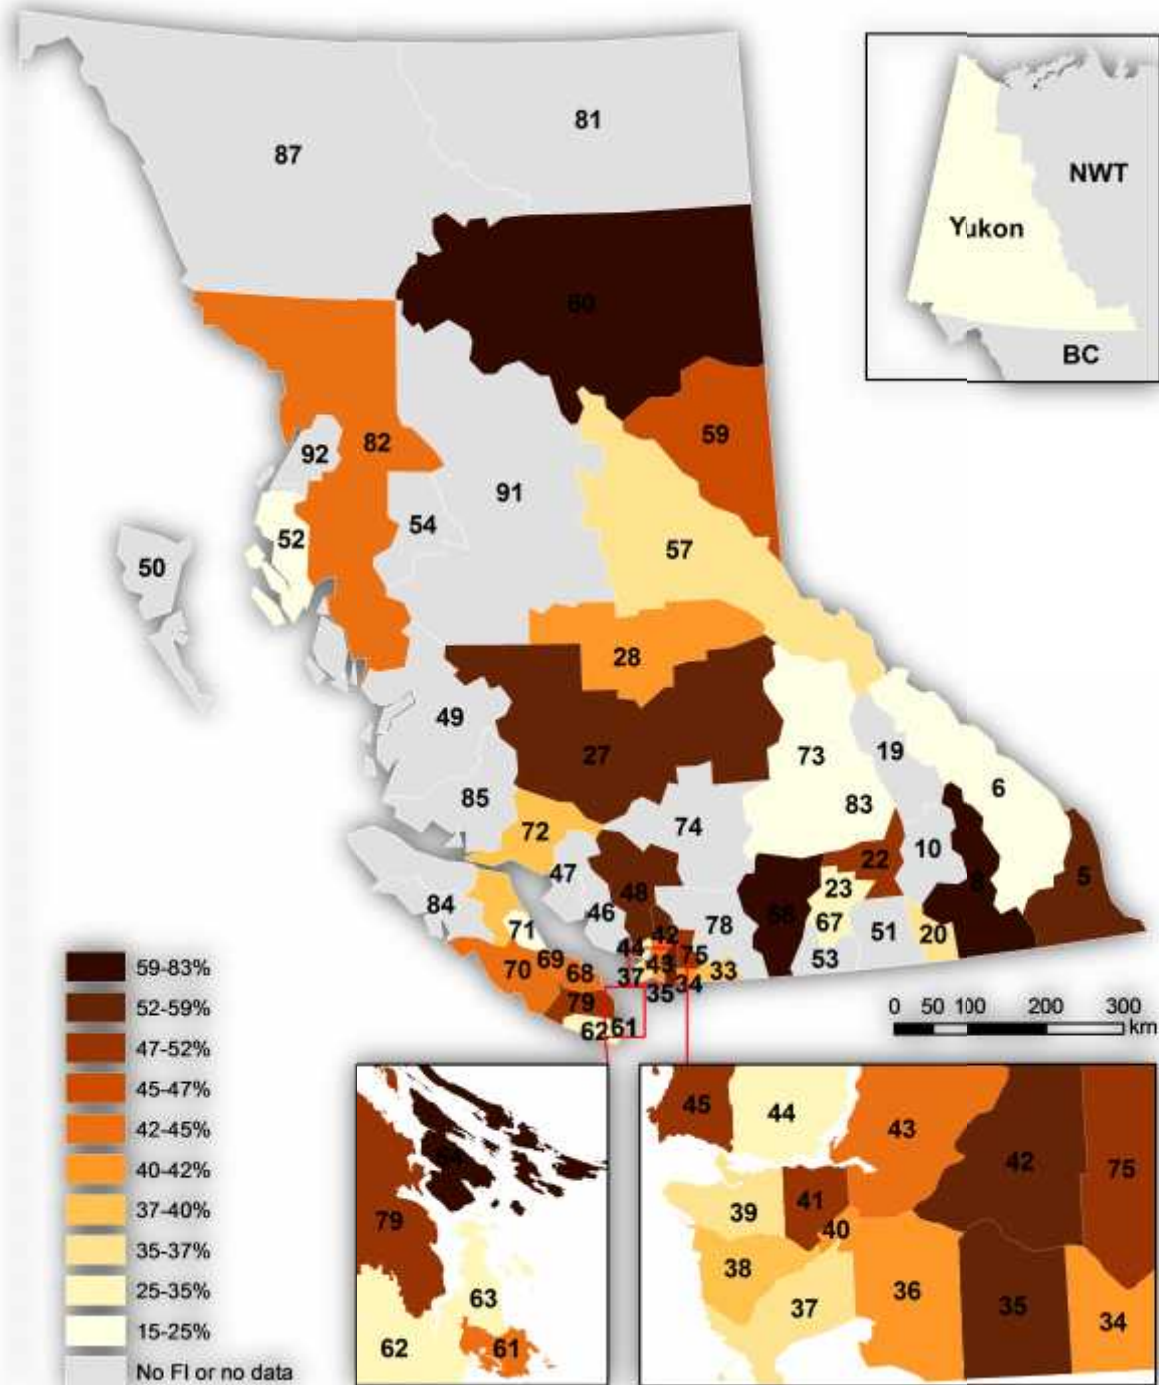

Figure 4. Average Grade 7-12 FI Attrition Rates of Past 5 Cohorts (Ending in 2009/10-2013/14). Labels indicate SD numbers. See Appendix C for SD names.

Sources: BC Ministry of Edu., Yukon Dept. of Edu. Projection: NAD 1983 BC Environment Albers.

Note: Actual FI enrolment numbers may be higher than reported due to possible missing data.

Note: Some SDs are missing data for one cohort, so some averages are based on only four cohorts.