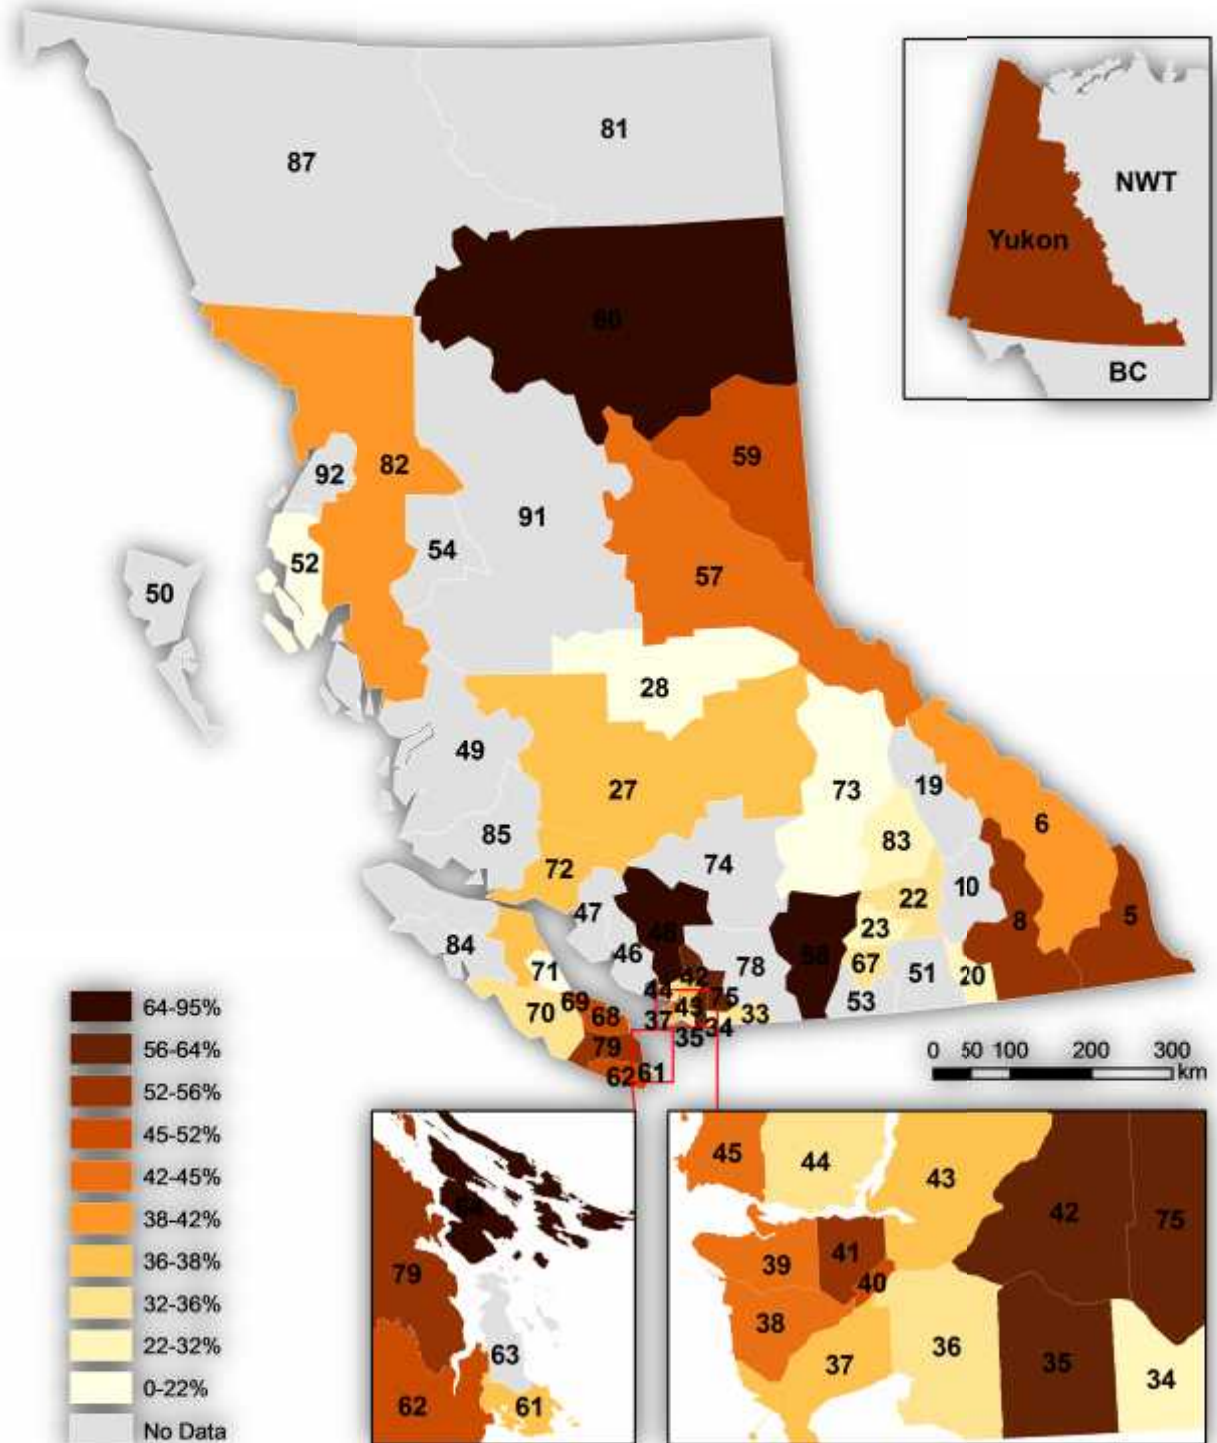

Figure 3. Grades 7 to 12 FI Attrition Rate for the Past Cohort (Ending in 2013/14).
Labels indicate SD numbers. See Appendix C for SD names.

Sources: BC Ministry of Edu., Yukon Dept. of Edu. Projection: NAD 1983 BC Environment Albers.
Note: Actual FI enrolment numbers may be higher than reported due to possible missing data.