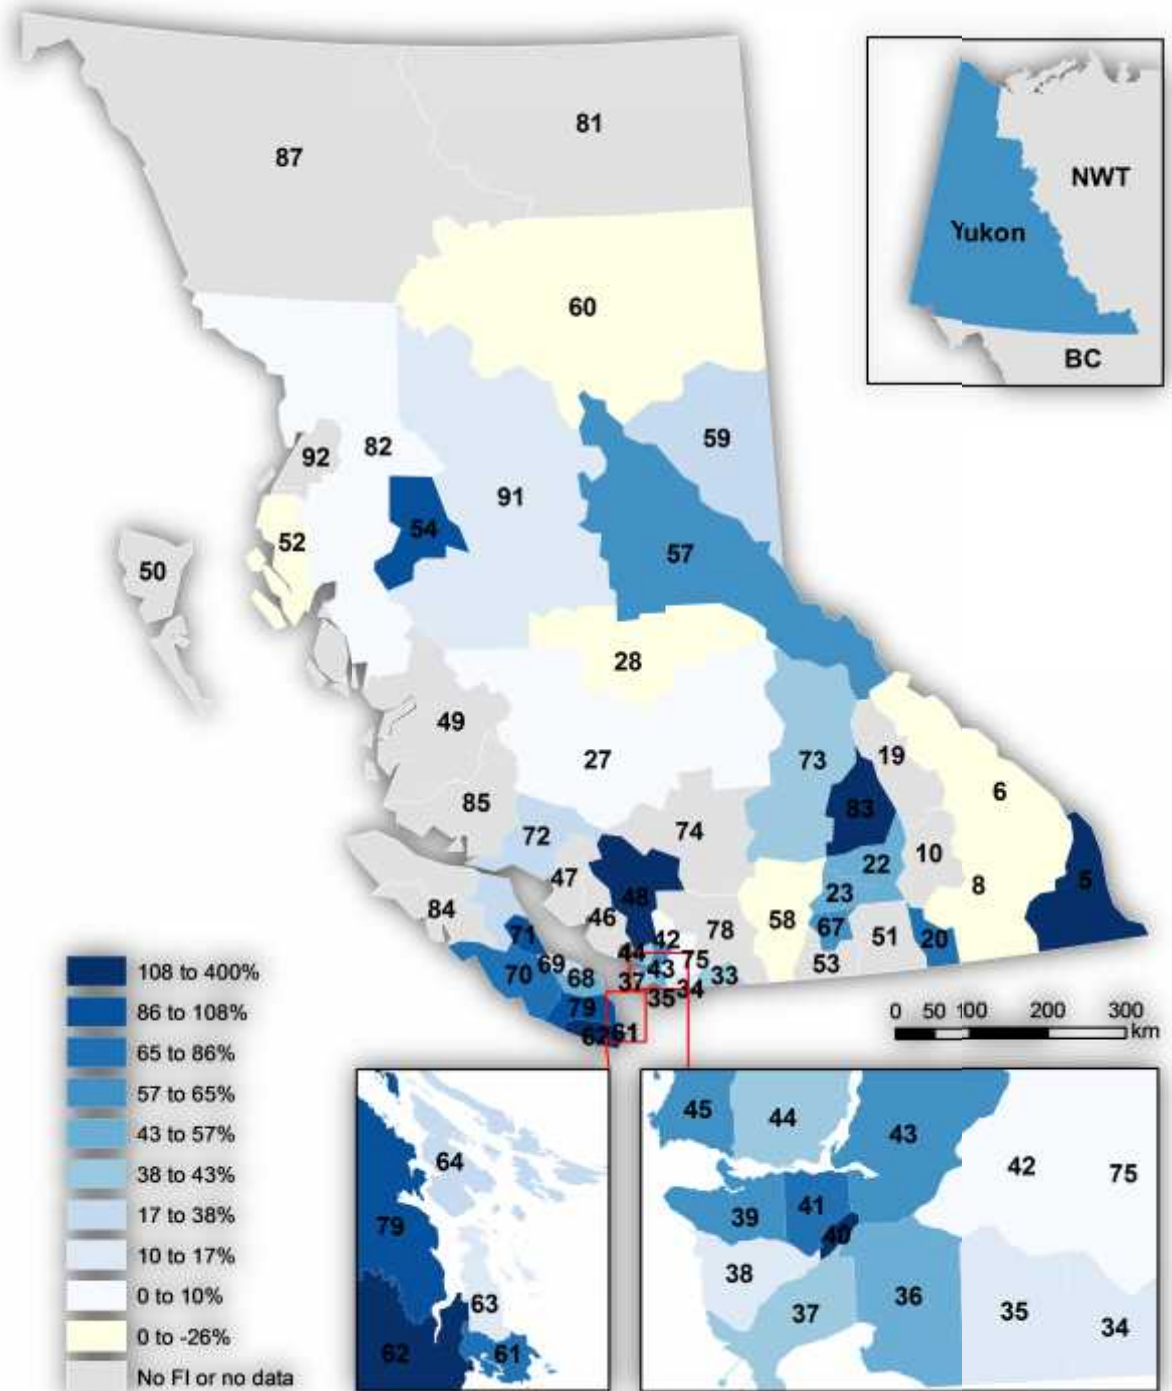

Figure 4. Percentage Change in French Immersion Enrolment (2003/04 - 2013/14, 11 Years). Labels indicate SD numbers. See Appendix C for SD names.

Sources: BC Ministry of Edu., Yukon Dept. of Edu. Projection: NAD 1983 BC Environment Albers.
Note: Actual FI enrolment numbers may be higher than reported due to possible missing data.