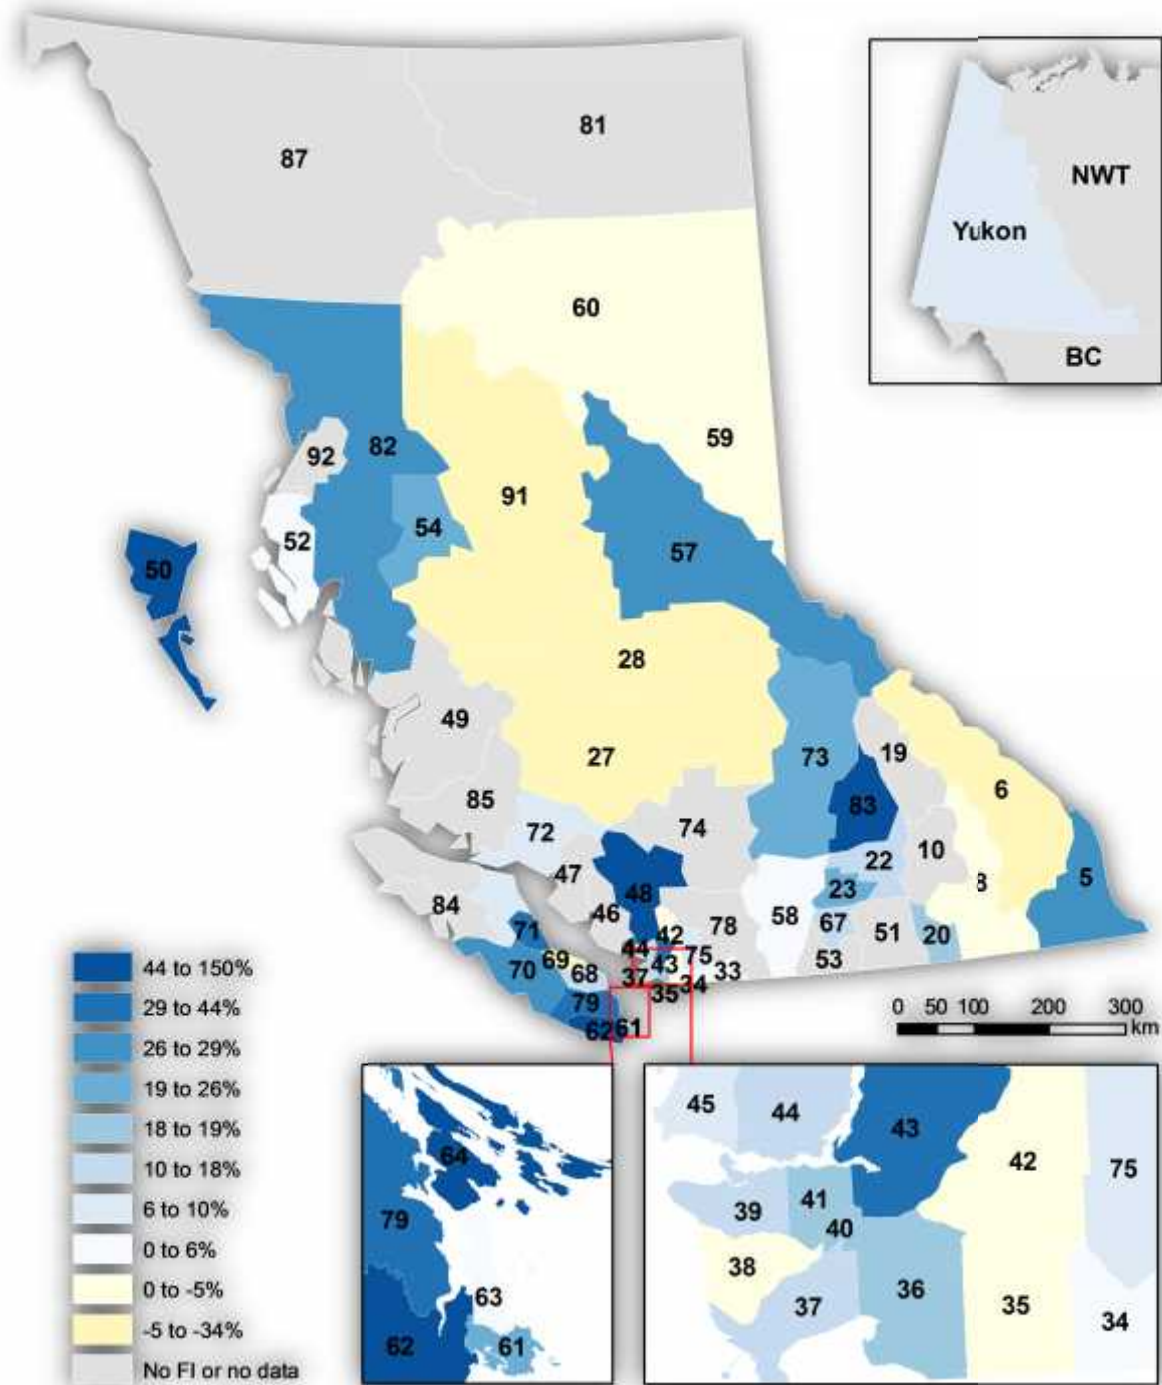

Figure 3. Percentage Change in French Immersion Enrolment (2008/09 - 2013/14, 6 years). Labels indicate SD numbers. See Appendix C for SD names.

Sources: BC Ministry of Edu., Yukon Dept. of Edu. Projection: NAD 1983 BC Environment Albers.
Note: Actual FI enrolment numbers may be higher than reported due to possible missing data.