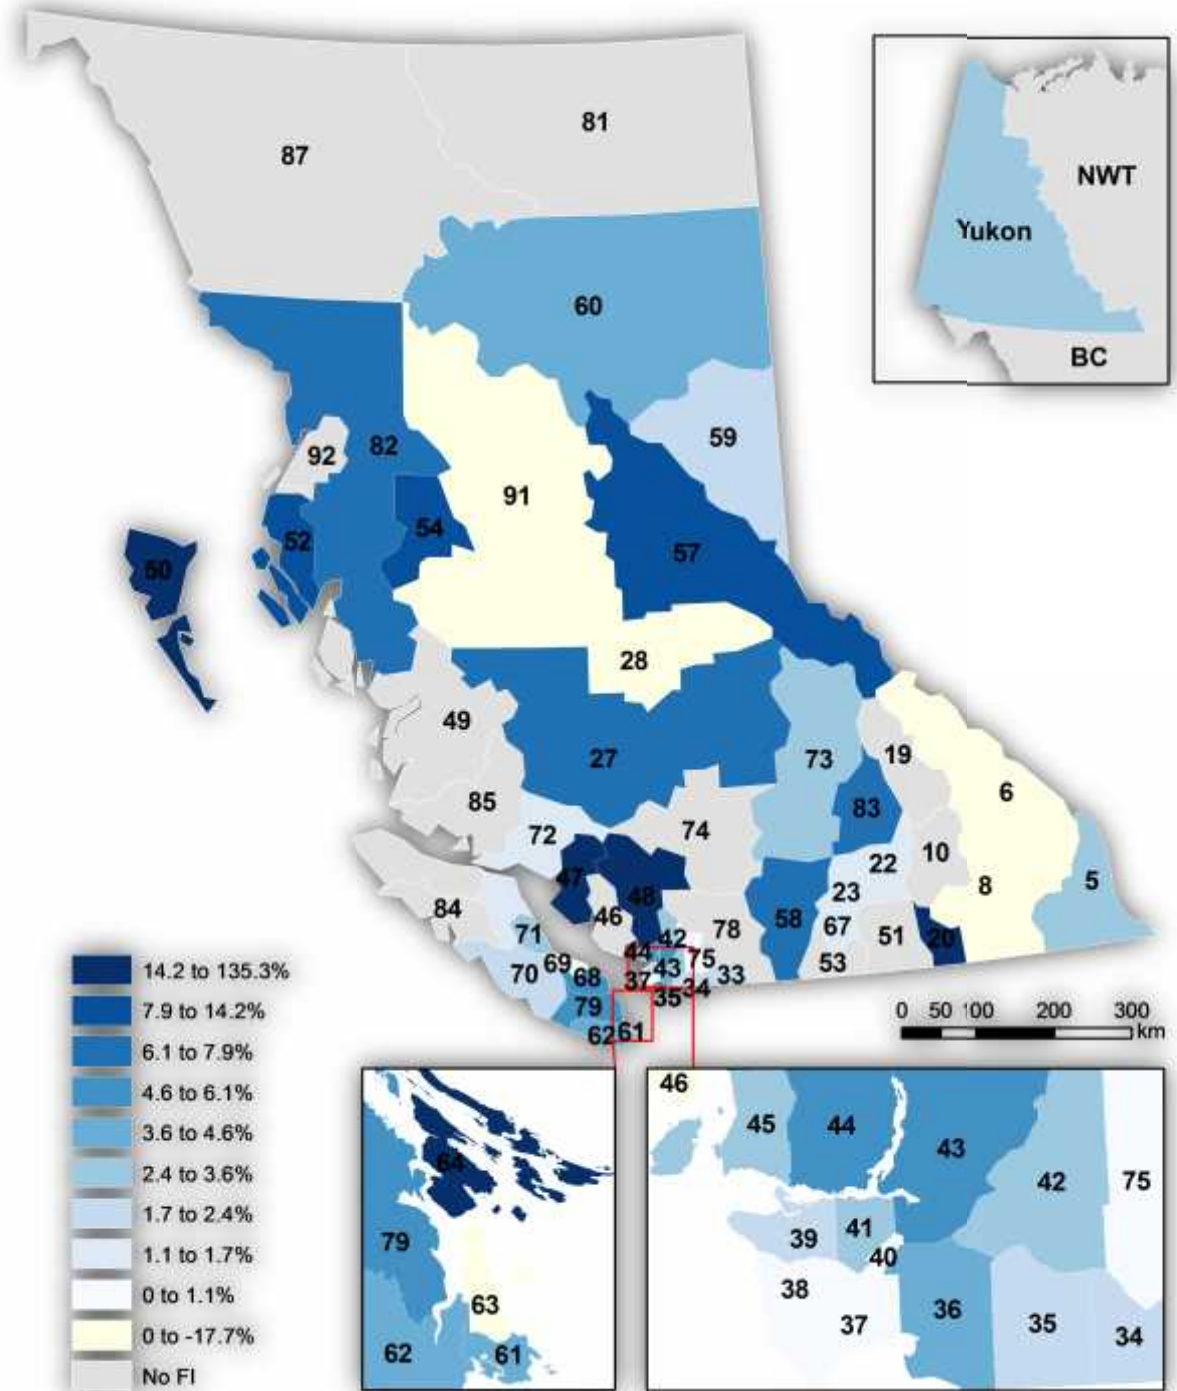

**Figure 1. Total French Immersion Enrolment (2013/14). Labels indicate school district numbers. Please refer to Appendix C for school district names.**

Sources: BC Ministry of Edu., Yukon Dept. of Edu. Projection: NAD 1983 BC Environment Albers.  
 Note: The circles are placed in the centre of each SD, not on the largest city.  
 Note: Actual FI enrolment numbers may be higher than reported due to possible missing data.

Figure 2. Percentage Change in French Immersion Enrolment (2012/13 - 2013/14, 2 years). Labels indicate SD numbers. See Appendix C for SD names.

Sources: BC Ministry of Edu., Yukon Dept. of Edu. Projection: NAD 1983 BC Environment Albers.  
 Note: Actual FI enrolment numbers may be higher than reported due to possible missing data.

SD #	SD Name
54	Bulkley Valley
57	Prince George
58	Nicola-Similkameen
59	Peace River South
60	Peace River North
61	Greater Victoria
62	Sooke
63	Saanich
64	Gulf Islands
67	Okanagan Skaha
68	Nanaimo-Ladysmith
69	Qualicum
70	Alberni
71	Comox Valley
72	Campbell River
73	Kamloops/Thompson
74	Gold Trail
75	Mission
78	Fraser-Cascade
79	Cowichan Valley
81	Fort Nelson
82	Coast Mountains
83	North Okanagan-Shuswap
84	Vancouver Island West
85	Vancouver Island North
87	Stikine
91	Nechako Lake
92	Nisga'a
93	Conseil scolaire francophone