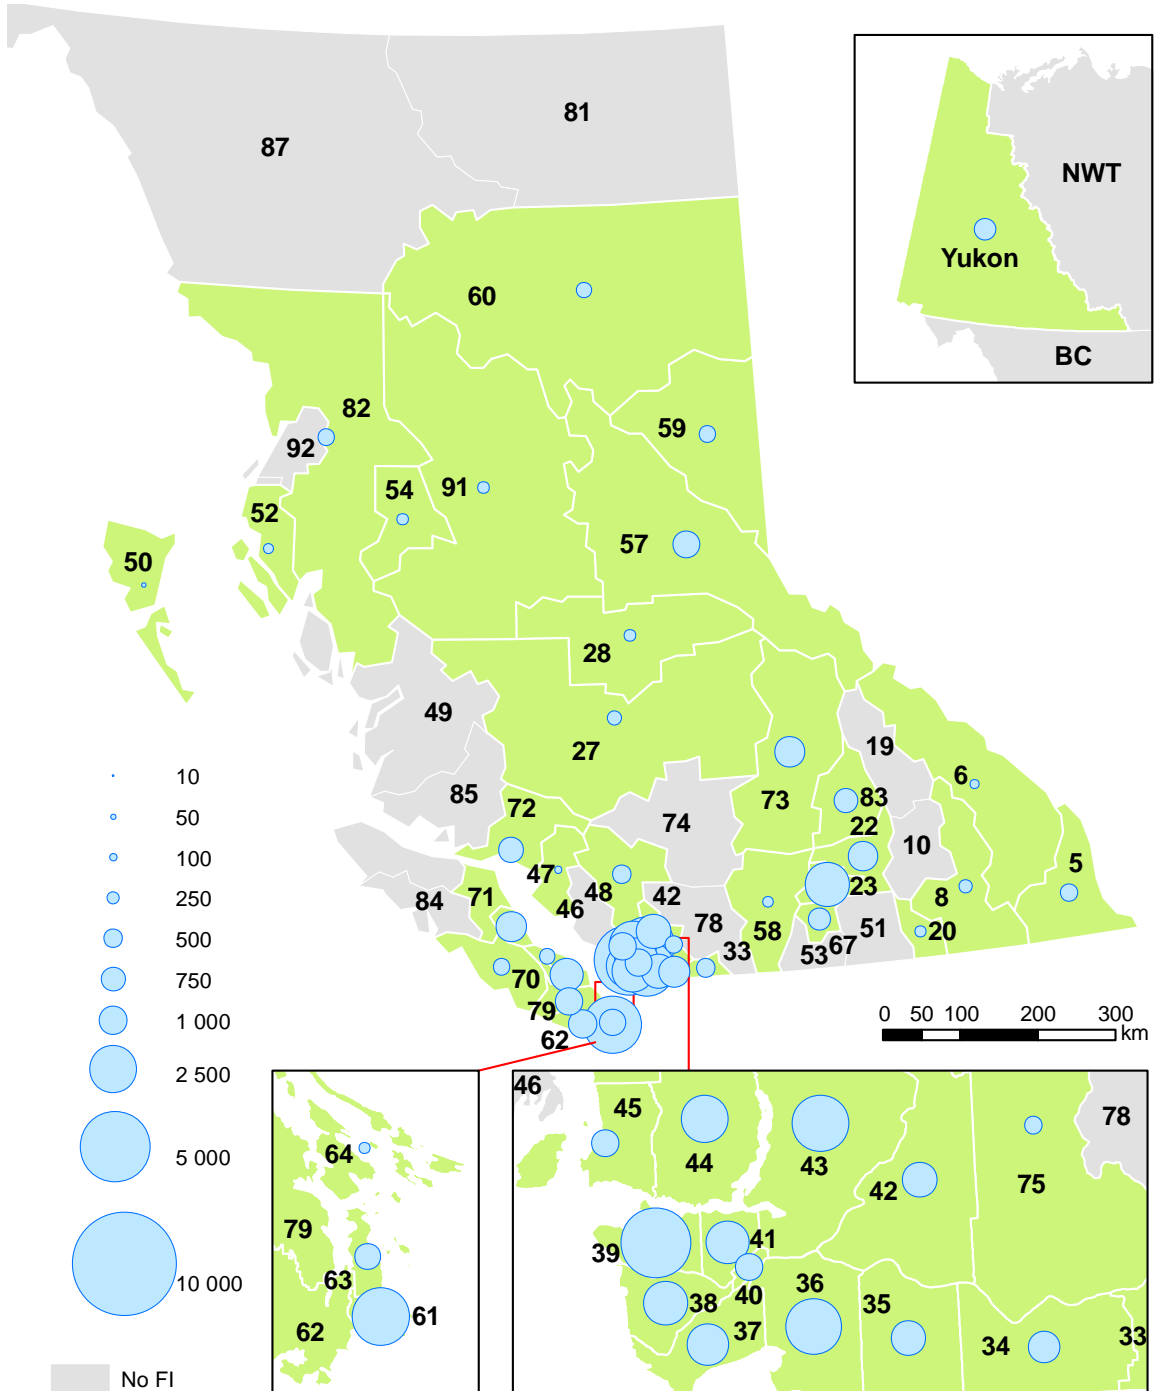

**Figure 1. Total French Immersion Enrolment (2013/14). Labels indicate school district numbers. Please refer to Appendix C for school district names.**

Sources: BC Ministry of Edu., Yukon Dept. of Edu. Projection: NAD 1983 BC Environment Albers.  
 Note: The circles are placed in the centre of each SD, not on the largest city.  
 Note: Actual FI enrolment numbers may be higher than reported due to possible missing data.

Figure 2. Percentage Change in French Immersion Enrolment (2012/13 - 2013/14, 2 years). Labels indicate SD numbers. See Appendix C for SD names.

Sources: BC Ministry of Edu., Yukon Dept. of Edu. Projection: NAD 1983 BC Environment Albers.  
 Note: Actual FI enrolment numbers may be higher than reported due to possible missing data.

## Appendix C. School Districts by Number

SD #	SD Name
5	Southeast Kootenay
6	Rocky Mountain
8	Kootenay Lake
10	Arrow Lakes
19	Revelstoke
20	Kootenay-Columbia
22	Vernon
23	Central Okanagan
27	Cariboo-Chilcotin
28	Quesnel
33	Chilliwack
34	Abbotsford
35	Langley
36	Surrey
37	Delta
38	Richmond
39	Vancouver
40	New Westminster
41	Burnaby
42	Maple Ridge-Pitt Meadows
43	Coquitlam
44	North Vancouver
45	West Vancouver
46	Sunshine Coast
47	Powell River
48	Sea to Sky
49	Central Coast
50	Haida Gwaii
51	Boundary
52	Prince Rupert
53	Okanagan Similkameen

SD #	SD Name
54	Bulkley Valley
57	Prince George
58	Nicola-Similkameen
59	Peace River South
60	Peace River North
61	Greater Victoria
62	Sooke
63	Saanich
64	Gulf Islands
67	Okanagan Skaha
68	Nanaimo-Ladysmith
69	Qualicum
70	Alberni
71	Comox Valley
72	Campbell River
73	Kamloops/Thompson
74	Gold Trail
75	Mission
78	Fraser-Cascade
79	Cowichan Valley
81	Fort Nelson
82	Coast Mountains
83	North Okanagan-Shuswap
84	Vancouver Island West
85	Vancouver Island North
87	Stikine
91	Nechako Lake
92	Nisga'a
93	Conseil scolaire francophone