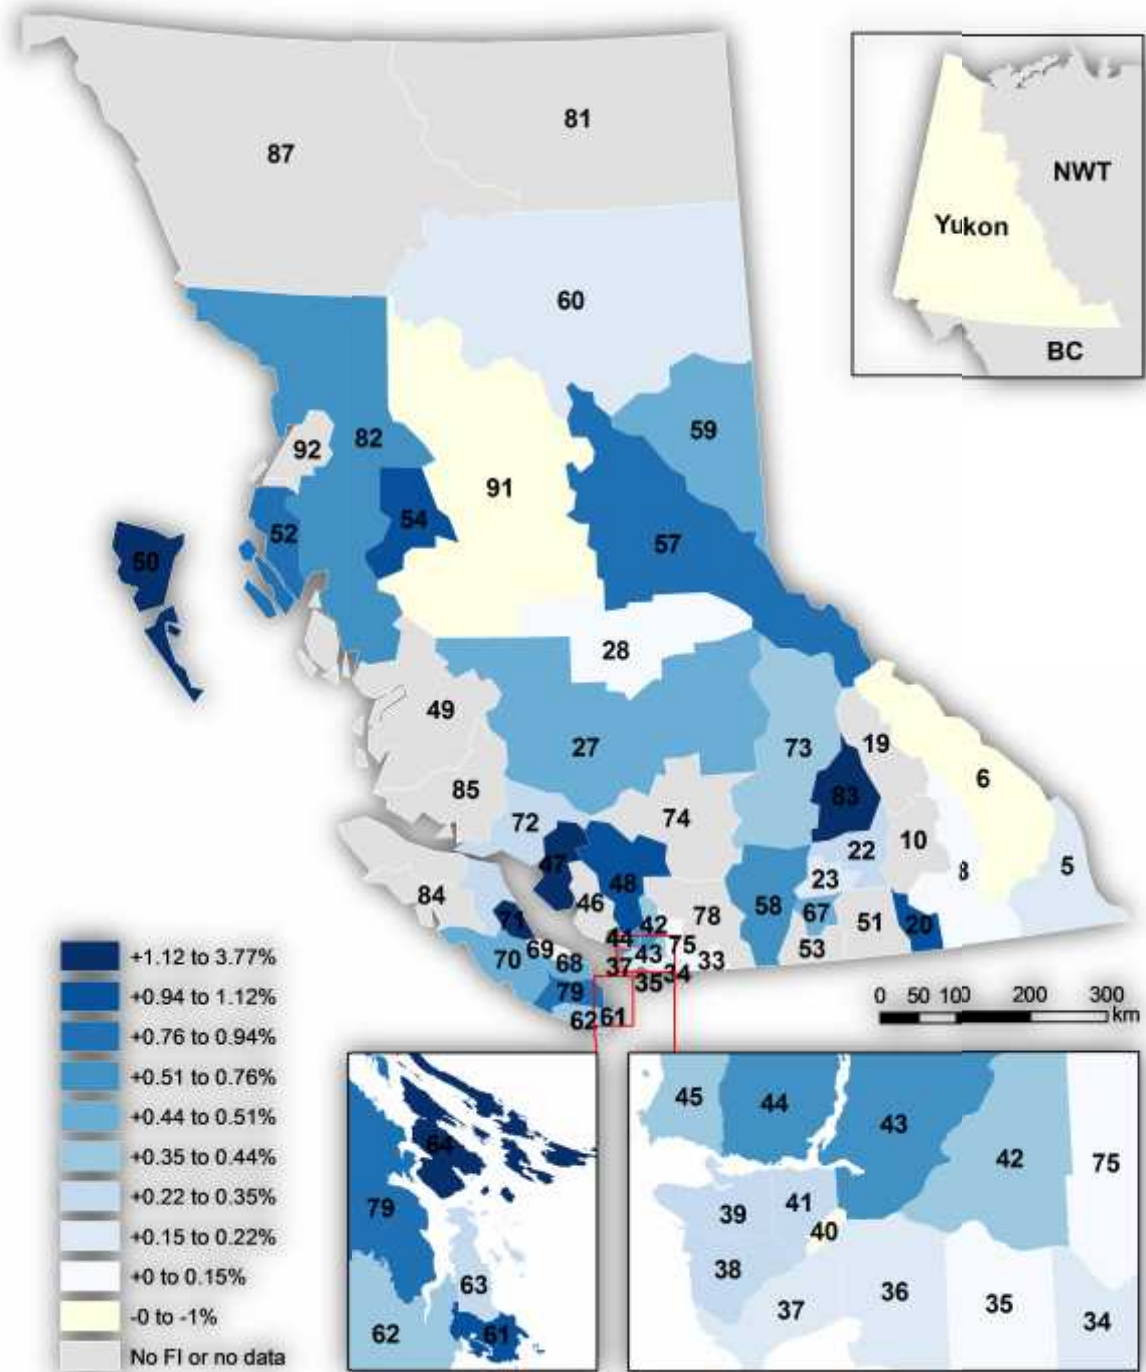

Figure 1. Percentage of Students Enrolled in French Immersion (2013/14). Labels indicate SD numbers. See Appendix C for SD names.

Sources: BC Ministry of Edu., Yukon Dept. of Edu. Projection: NAD 1983 BC Environment Albers.
 Note: Actual FI enrolment numbers may be higher than reported due to possible missing data.

Figure 2. Change in Proportion of Students in FI (2012/13--2013/14, 2 years). Labels indicate SD numbers. See Appendix C for SD names.

Sources: BC Ministry of Edu., Yukon Dept. of Edu. Projection: NAD 1983 BC Environment Albers.
 Note: Actual FI enrolment numbers may be higher than reported due to possible missing data.

SD #	SD Name
54	Bulkley Valley
57	Prince George
58	Nicola-Similkameen
59	Peace River South
60	Peace River North
61	Greater Victoria
62	Sooke
63	Saanich
64	Gulf Islands
67	Okanagan Skaha
68	Nanaimo-Ladysmith
69	Qualicum
70	Alberni
71	Comox Valley
72	Campbell River
73	Kamloops/Thompson
74	Gold Trail
75	Mission
78	Fraser-Cascade
79	Cowichan Valley
81	Fort Nelson
82	Coast Mountains
83	North Okanagan-Shuswap
84	Vancouver Island West
85	Vancouver Island North
87	Stikine
91	Nechako Lake
92	Nisga'a
93	Conseil scolaire francophone