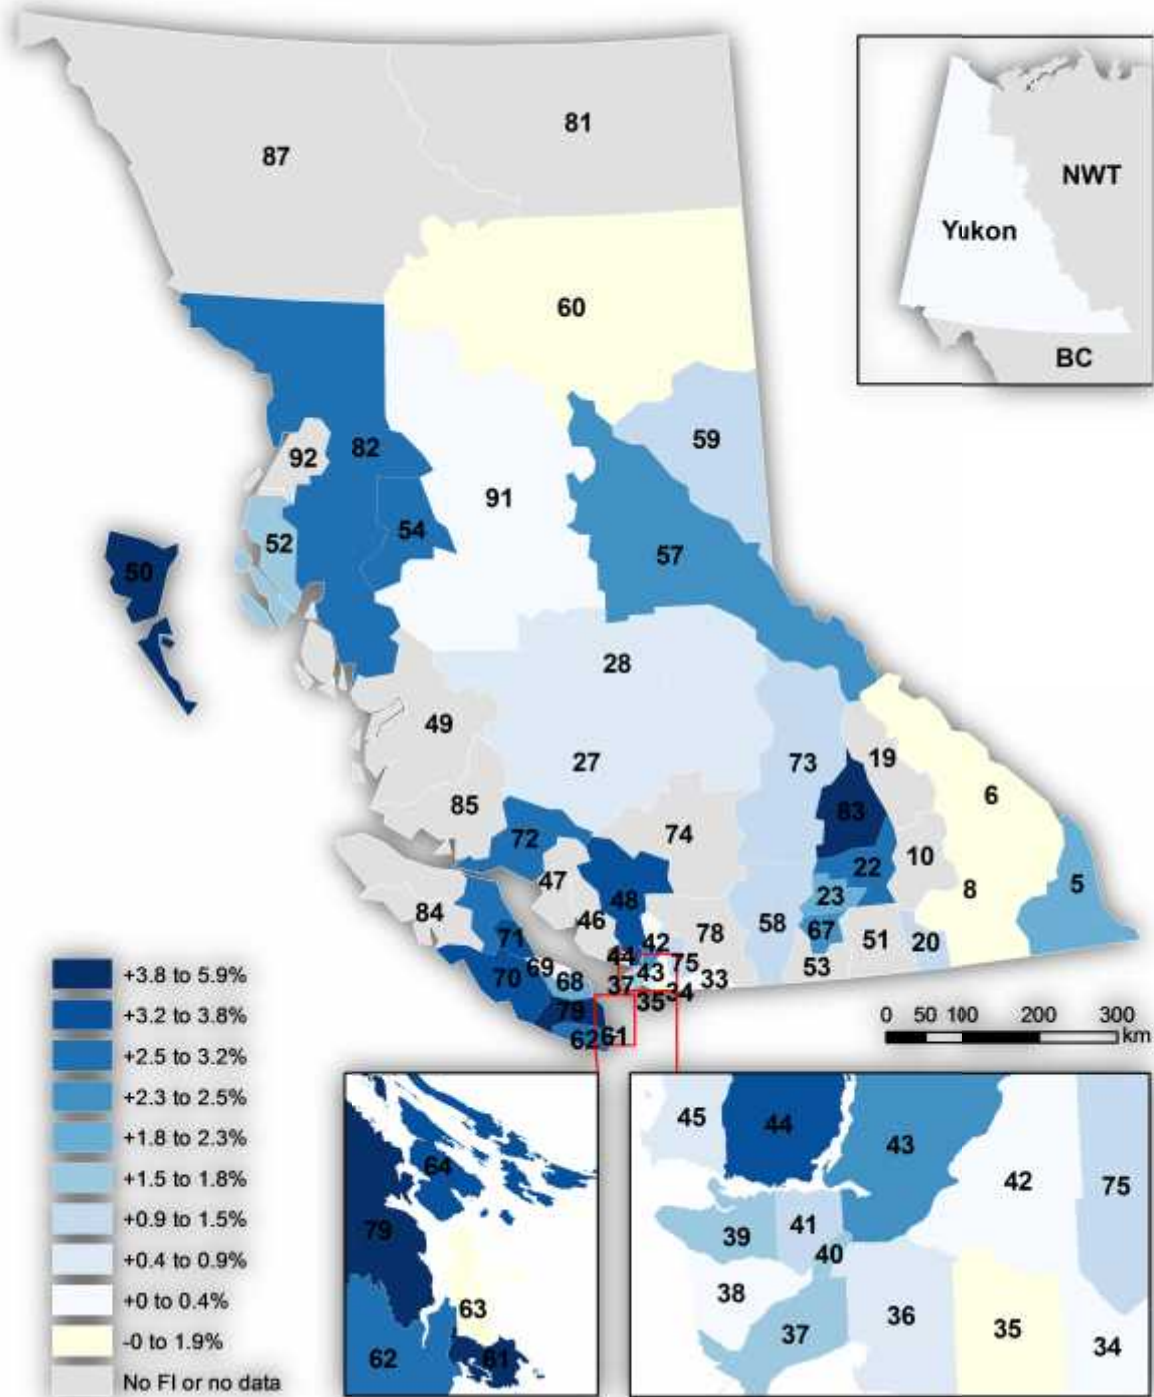

Figure 3. Change in Proportion of Students in FI (2008/09--2013/14, 6 years). Labels indicate SD numbers. See Appendix C for SD names.

Sources: BC Ministry of Edu., Yukon Dept. of Edu. Projection: NAD 1983 BC Environment Albers.
Note: Actual FI enrolment numbers may be higher than reported due to possible missing data.