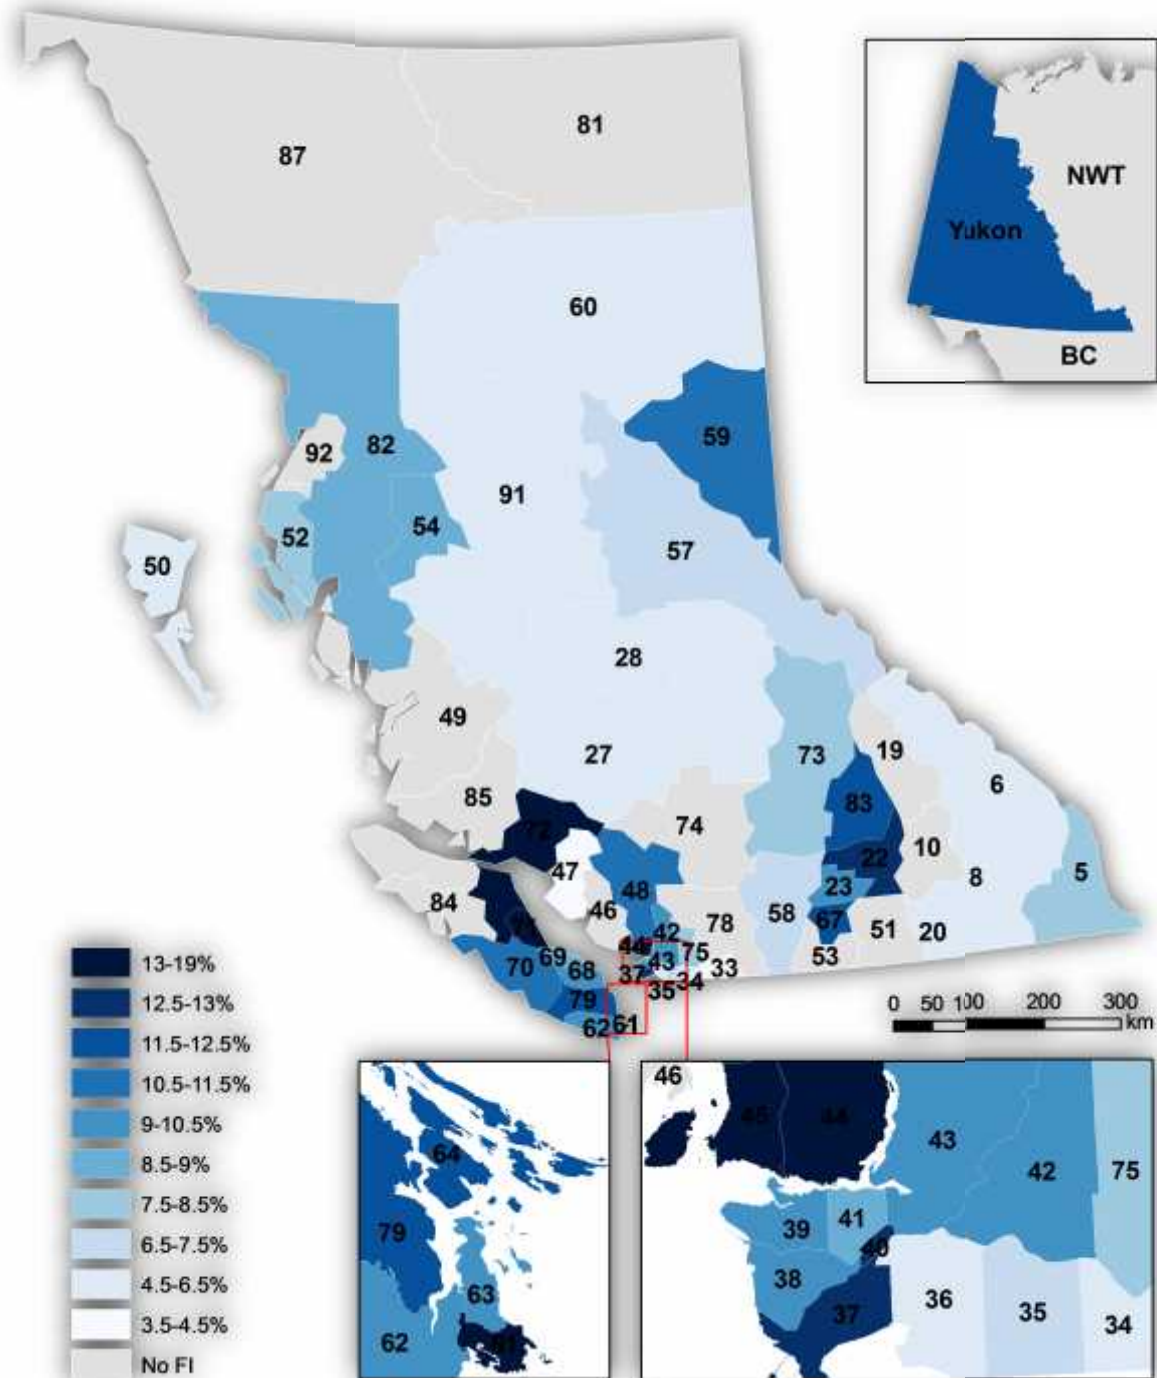

Figure 1. Percentage of Students Enrolled in French Immersion (2013/14). Labels indicate SD numbers. See Appendix C for SD names.

Sources: BC Ministry of Edu., Yukon Dept. of Edu. Projection: NAD 1983 BC Environment Albers.
 Note: Actual FI enrolment numbers may be higher than reported due to possible missing data.

Figure 2. Change in Proportion of Students in FI (2012/13--2013/14, 2 years). Labels indicate SD numbers. See Appendix C for SD names.

Sources: BC Ministry of Edu., Yukon Dept. of Edu. Projection: NAD 1983 BC Environment Albers.
 Note: Actual FI enrolment numbers may be higher than reported due to possible missing data.

SD #	SD Name
54	Bulkley Valley
57	Prince George
58	Nicola-Similkameen
59	Peace River South
60	Peace River North
61	Greater Victoria
62	Sooke
63	Saanich
64	Gulf Islands
67	Okanagan Skaha
68	Nanaimo-Ladysmith
69	Qualicum
70	Alberni
71	Comox Valley
72	Campbell River
73	Kamloops/Thompson
74	Gold Trail
75	Mission
78	Fraser-Cascade
79	Cowichan Valley
81	Fort Nelson
82	Coast Mountains
83	North Okanagan-Shuswap
84	Vancouver Island West
85	Vancouver Island North
87	Stikine
91	Nechako Lake
92	Nisga'a
93	Conseil scolaire francophone