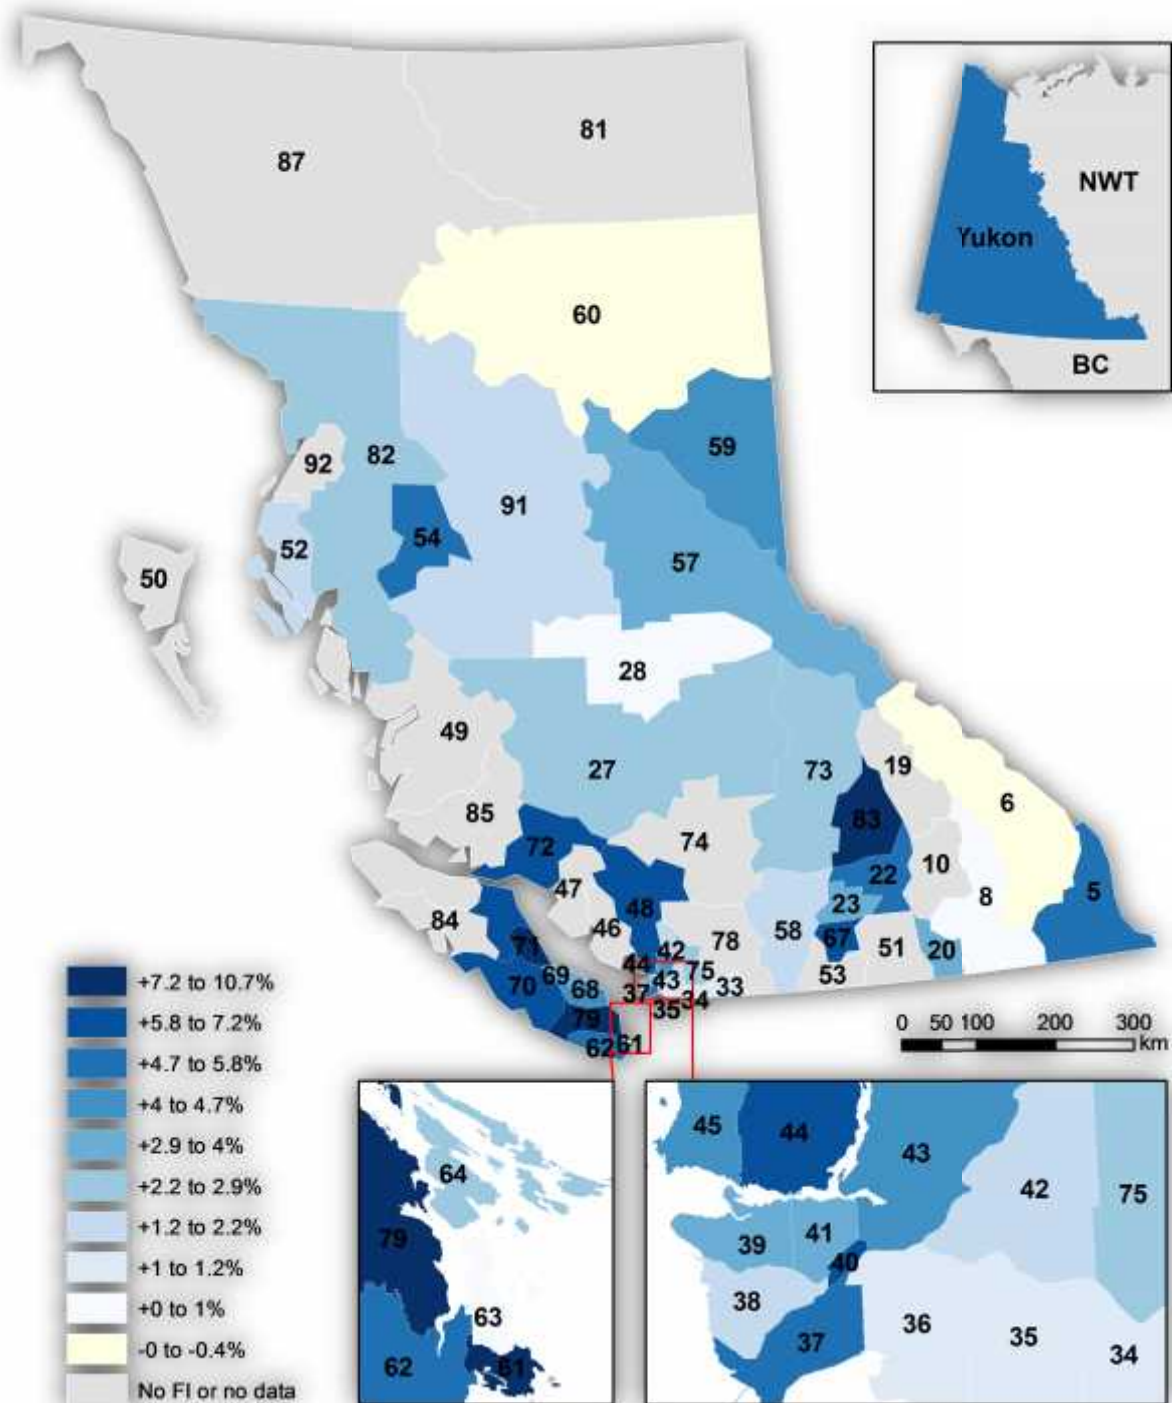

Figure 4. Change in Proportion of Students in FI (2003/04--2013/14, 11 years). Labels indicate SD numbers. See Appendix C for SD names.

Sources: BC Ministry of Edu., Yukon Dept. of Edu. Projection: NAD 1983 BC Environment Albers.
Note: Actual FI enrolment numbers may be higher than reported due to possible missing data.